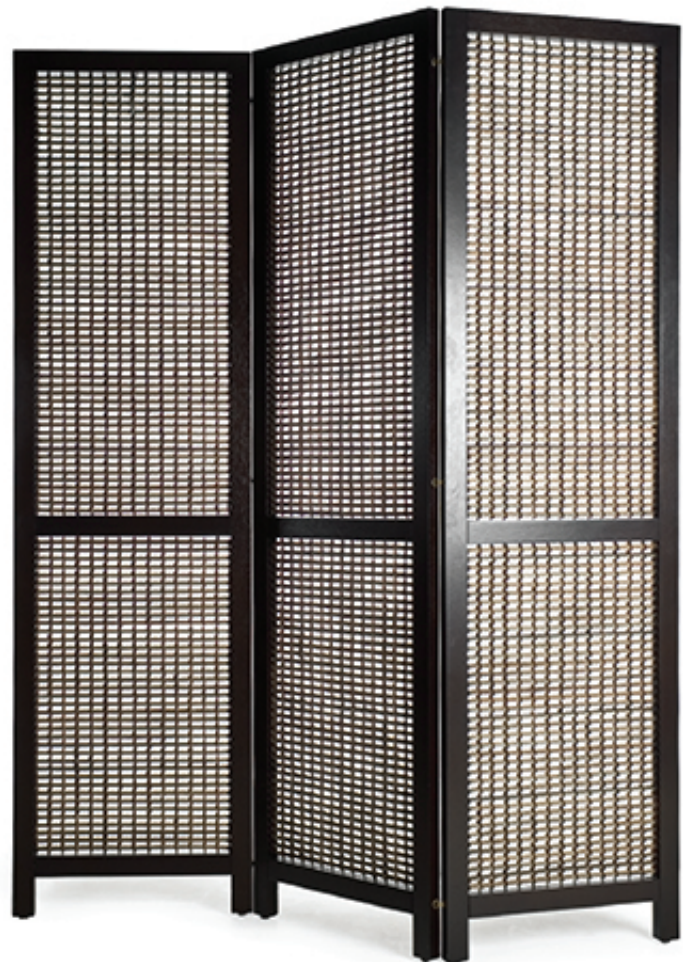

SUZY WONG

KENETHCOBONPUE

SCREEN
NITE TABLE

🏠 abaca, rattan, maple or
lampakanai, rattan, walnut

SUZY WONG

Screen

10 kg / 22 lbs

0.17 m³

INDOOR abaca, rattan, maple or lampakanai, rattan, walnut

natural walnut

dark brown

Nite Table

11 kg / 24 lbs

0.15 m³

INDOOR walnut, maple and stainless steel

natural walnut

dark brown