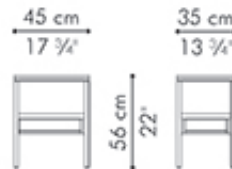

INDOOR abaca, rattan, maple or lampakanai, rattan, walnut

natural walnut

dark brown

Nite Table

11 kg / 24 lbs

0.15 m³

INDOOR walnut, maple and stainless steel

natural walnut