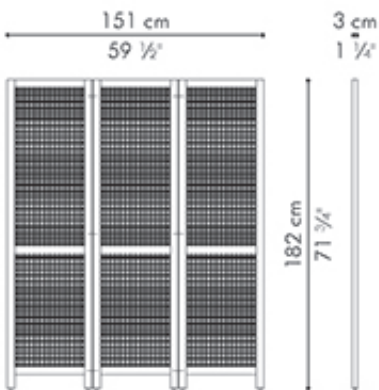

SUZY WONG

KENETHCOBONPUE

SCREEN
NITE TABLE

🏠 abaca, rattan, maple or
lampakanai, rattan, walnut

SUZY WONG

Screen

10 kg / 22 lbs

0.17 m³

INDOOR abaca, rattan, maple or lampakanai, rattan, walnut

natural walnut

dark brown

Nite Table

11 kg / 24 lbs

0.15 m³

INDOOR walnut, maple and stainless steel

natural walnut