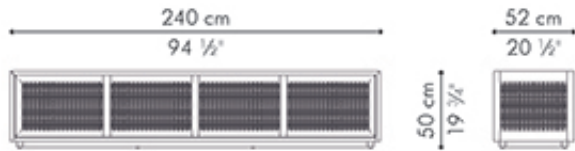

SUZY WONG

KENETHCOBONPUE

ENTERTAINMENT CONSOLE

🏠 abaca, rattan, maple or
lampakanai, rattan, walnut

SUZY WONG

Entertainment Console, regular

 65 kg / 143 lbs

 0.88 m³

Entertainment Console, small

 43 kg / 95 lbs

 0.54 m³

INDOOR abaca, rattan, maple or lampakanai, rattan, walnut

natural walnut

dark brown