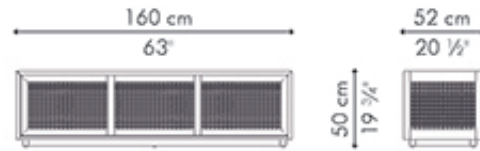

SUZY WONG

KENETHCOBONPUE

ENTERTAINMENT CONSOLE

🏠 abaca, rattan, maple or
lampakanai, rattan, walnut

SUZY WONG

Entertainment Console, regular

 65 kg / 143 lbs

 0.88 m³

Entertainment Console, small

 43 kg / 95 lbs

 0.54 m³

INDOOR abaca, rattan, maple or lampakanai, rattan, walnut

natural walnut

dark brown