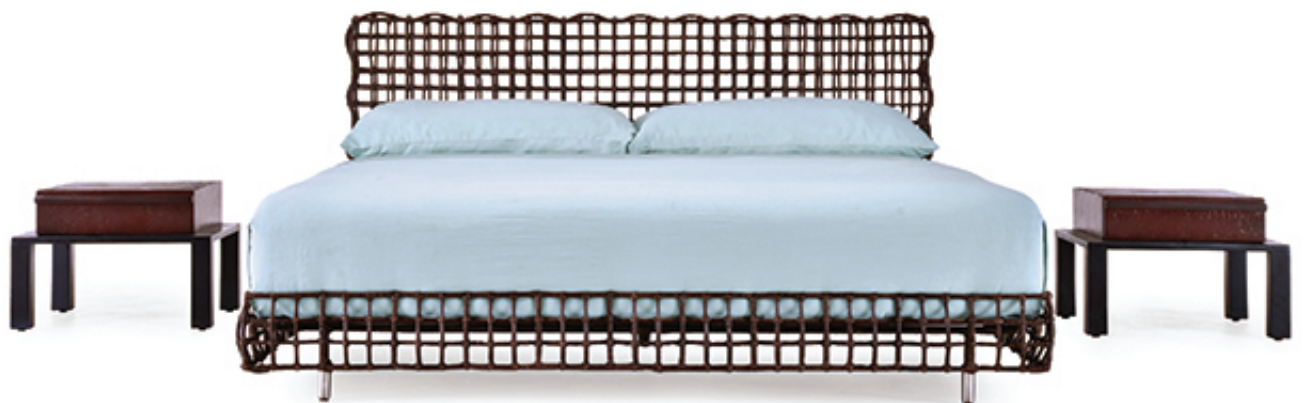

YIN & YANG

KENETHCOBONPUE

BED
NITE TABLE

🏠 rattan peel, rattan, steel, stainless steel

YIN & YANG

Bed American

	QUEEN	KING
	64 kg / 141 lbs	74 kg / 163 lbs
	0.70 m ³	0.76 m ³

INDOOR rattan peel, rattan, steel, stainless steel

natural

brown

Bed European

	QUEEN	KING	EXTRA KING
	63.5 kg 140 lbs	69.5 kg 153 lbs	75.5 kg 166 lbs
	0.65 m ³	0.71 m ³	0.77 m ³

Nite Table

	7.5 kg / 17 lbs
	10 kg / 22 lbs
	0.15 m ³

INDOOR ash or maple, reconstituted leather

natural

brown