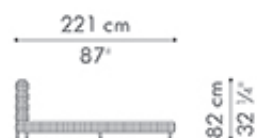

YIN & YANG

KENETHCOBONPUE

BED
NITE TABLE

🏠 rattan peel, rattan, steel, stainless steel

YIN & YANG

Bed American

	QUEEN	KING
	64 kg / 141 lbs	74 kg / 163 lbs
	0.70 m ³	0.76 m ³

INDOOR rattan peel, rattan, steel, stainless steel

natural

brown

Bed European

	QUEEN	KING	EXTRA KING
	63.5 kg 140 lbs	69.5 kg 153 lbs	75.5 kg 166 lbs
	0.65 m ³	0.71 m ³	0.77 m ³

Nite Table

	7.5 kg / 17 lbs
	10 kg / 22 lbs
	0.15 m ³

INDOOR ash or maple, reconstituted leather