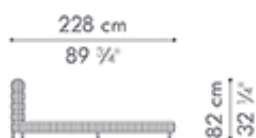

YIN & YANG

KENETHCOBONPUE

BED
NITE TABLE

🏠 rattan peel, rattan, steel, stainless steel

YIN & YANG

Bed American

	QUEEN	KING
	64 kg / 141 lbs	74 kg / 163 lbs
	0.70 m ³	0.76 m ³

INDOOR rattan peel, rattan, steel, stainless steel

natural

brown

Bed European

	QUEEN	KING	EXTRA KING
	63.5 kg 140 lbs	69.5 kg 153 lbs	75.5 kg 166 lbs
	0.65 m ³	0.71 m ³	0.77 m ³

Nite Table

	7.5 kg / 17 lbs
	10 kg / 22 lbs
	0.15 m ³

INDOOR ash or maple, reconstituted leather