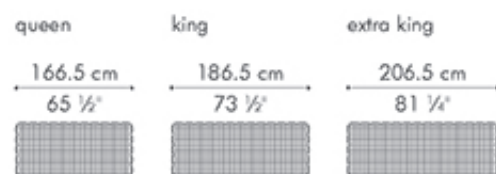

YIN & YANG

KENETHCOBONPUE

BED
NITE TABLE

🏠 rattan peel, rattan, steel, stainless steel

YIN & YANG

Bed American

	QUEEN	KING
	64 kg / 141 lbs	74 kg / 163 lbs
	0.70 m ³	0.76 m ³

INDOOR rattan peel, rattan, steel, stainless steel

natural

brown

Bed European

	QUEEN	KING	EXTRA KING
	63.5 kg 140 lbs	69.5 kg 153 lbs	75.5 kg 166 lbs
	0.65 m ³	0.71 m ³	0.77 m ³

Nite Table

	7.5 kg / 17 lbs
	10 kg / 22 lbs
	0.15 m ³

INDOOR ash or maple, reconstituted leather