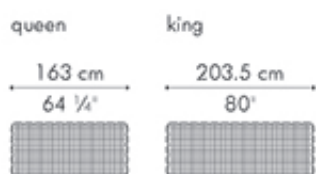

YIN & YANG

KENETHCOBONPUE

BED
NITE TABLE

🏠 rattan peel, rattan, steel, stainless steel

YIN & YANG

Bed American

	QUEEN	KING
	64 kg / 141 lbs	74 kg / 163 lbs
	0.70 m ³	0.76 m ³

INDOOR rattan peel, rattan, steel, stainless steel

natural

brown

Bed European

	QUEEN	KING	EXTRA KING
	63.5 kg 140 lbs	69.5 kg 153 lbs	75.5 kg 166 lbs
	0.65 m ³	0.71 m ³	0.77 m ³

Nite Table

	7.5 kg / 17 lbs
	10 kg / 22 lbs
	0.15 m ³

INDOOR ash or maple, reconstituted leather