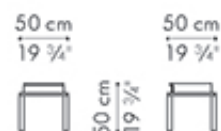

YIN & YANG

KENETHCOBONPUE

BED
NITE TABLE

🏠 rattan peel, rattan, steel, stainless steel

YIN & YANG

Bed American

	QUEEN	KING
	64 kg / 141 lbs	74 kg / 163 lbs
	0.70 m ³	0.76 m ³

INDOOR rattan peel, rattan, steel, stainless steel

natural

brown

Bed European

	QUEEN	KING	EXTRA KING
	63.5 kg 140 lbs	69.5 kg 153 lbs	75.5 kg 166 lbs
	0.65 m ³	0.71 m ³	0.77 m ³

Nite Table

	7.5 kg / 17 lbs
	10 kg / 22 lbs
	0.15 m ³

INDOOR ash or maple, reconstituted leather