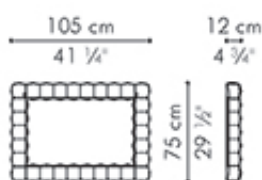

Mirror Frame