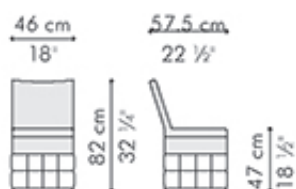

### Side Chair

INDOOR

OUTDOOR

8.5 kg / 19 lbs

9 kg / 20 lbs

20.5 kg / 45 lbs

21.5 kg / 47 lbs

0.26 m<sup>3</sup>