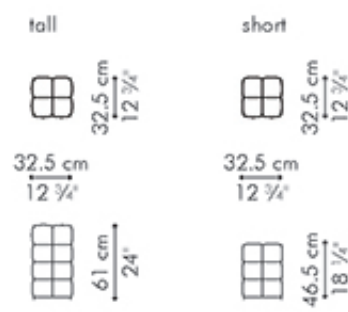

## Coffee Table, small

Standard glass size (tall):  
80 cm D x 105 cm W x 10 mm thickness  
(31 1/2' D x 41 1/4' W x 3/8"), pencil edge

Standard glass size (short):  
80 cm D x 105 cm W x 10 mm thickness  
(31 1/2' D x 41 1/4' W x 3/8"), pencil edge

	INDOOR	OUTDOOR	GLASS
TALL	21.5 kg / 47 lbs	23 kg / 51 lbs	22 kg / 49 lbs
SHORT	15.5 kg / 34 lbs	17 kg / 38 lbs	22 kg / 49 lbs
TALL	24 kg / 53 lbs	25.5 kg / 56 lbs	47 kg / 104 lbs
SHORT	17.5 kg / 39 lbs	19 kg / 42 lbs	47 kg / 104 lbs
TALL	0.23 m <sup>3</sup>	0.21 m <sup>3</sup>	0.18 m <sup>3</sup>
SHORT	0.16 m <sup>3</sup>	0.15 m <sup>3</sup>	0.18 m <sup>3</sup>

## End Table

Standard glass size (tall):  
50 cm D x 50 cm W x 6 mm thickness  
(19 3/4' D x 19 3/4' W x 1/4"), pencil edge

Standard glass size (short):  
50 cm D x 50 cm W x 6 mm thickness  
(19 3/4' D x 19 3/4' W x 1/4"), pencil edge