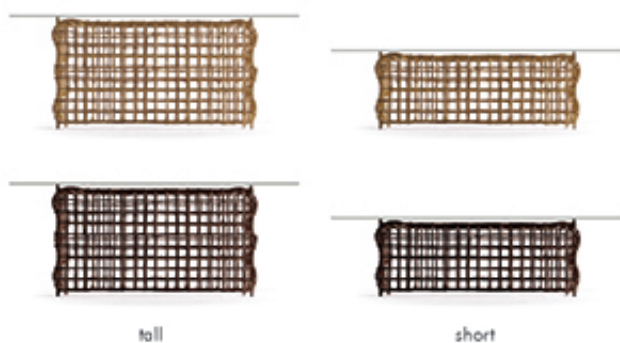

# YIN & YANG

KENETHCOBONPUE

COFFEE TABLE, SMALL  
END TABLE

🏠 rattan peel, rattan, steel

⚙️ polyethylene, steel

## Coffee Table, small

Standard glass size (tall):  
80 cm D x 105 cm W x 10 mm thickness  
(31 1/2' D x 41 1/4' W x 3/8"), pencil edge

Standard glass size (short):  
80 cm D x 105 cm W x 10 mm thickness  
(31 1/2' D x 41 1/4' W x 3/8"), pencil edge

## End Table

Standard glass size (tall):  
50 cm D x 50 cm W x 6 mm thickness  
(19 3/4' D x 19 3/4' W x 1/4"), pencil edge

Standard glass size (short):  
50 cm D x 50 cm W x 6 mm thickness  
(19 3/4' D x 19 3/4' W x 1/4"), pencil edge