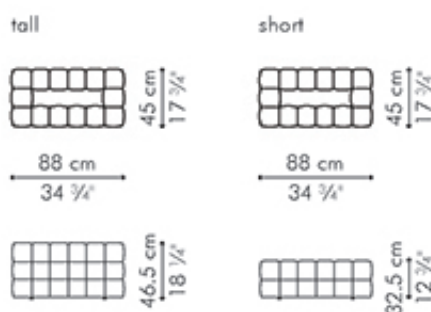

## Coffee Table, small

Standard glass size (tall):  
80 cm D x 105 cm W x 10 mm thickness  
(31 1/2' D x 41 1/4' W x 3/8"), pencil edge

Standard glass size (short):  
80 cm D x 105 cm W x 10 mm thickness  
(31 1/2' D x 41 1/4' W x 3/8"), pencil edge

	INDOOR	OUTDOOR	GLASS
TALL	21.5 kg / 47 lbs	23 kg / 51 lbs	22 kg / 49 lbs
SHORT	15.5 kg / 34 lbs	17 kg / 38 lbs	22 kg / 49 lbs
TALL	24 kg / 53 lbs	25.5 kg / 56 lbs	47 kg / 104 lbs
SHORT	17.5 kg / 39 lbs	19 kg / 42 lbs	47 kg / 104 lbs
TALL	0.23 m <sup>3</sup>	0.21 m <sup>3</sup>	0.18 m <sup>3</sup>
SHORT	0.16 m <sup>3</sup>	0.15 m <sup>3</sup>	0.18 m <sup>3</sup>

## End Table

Standard glass size (tall):  
50 cm D x 50 cm W x 6 mm thickness  
(19 3/4' D x 19 3/4' W x 1/4"), pencil edge

Standard glass size (short):  
50 cm D x 50 cm W x 6 mm thickness  
(19 3/4' D x 19 3/4' W x 1/4"), pencil edge