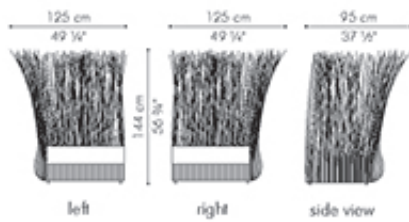

## SOFA SECTIONS

🏠 rattan, nylon, steel

⚙️ pvc, nylon, steel

## Sofa Section, long

	INDOOR	OUTDOOR
	47.5 kg / 105 lbs	49.5 kg / 109 lbs
	57.5 kg / 128 lbs	59.5 kg / 131 lbs
	1.58 m <sup>3</sup>	1.52 m <sup>3</sup>
	SEAT 2.10 m / 2.30 yds	
	PILLOWS 3 pcs 51 x 51 cm / 20" x 20" 1.80 m / 1.95 yds	
	2 pcs 46 x 36 cm / 18" x 14" 1.10 m / 1.20 yds	