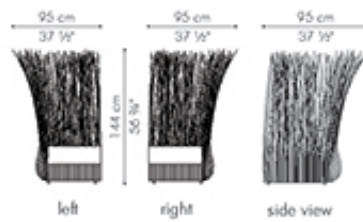

Sofa Section, short

	INDOOR	OUTDOOR
	32 kg / 71 lbs	38 kg / 84 lbs
	40 kg / 88 lbs	46.5 kg / 103 lbs
	1.17 m³	1.14 m³
	SEAT 1.50 m / 1.65 yds	
	PILLOWS 2 pcs 51 x 51 cm / 20" x 20" 1.20 m / 1.30 yds	
	1 pc 46 x 36 cm / 18" x 14" 0.55 m / 0.60 yds