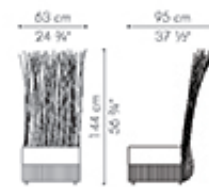

Sofa Section, center