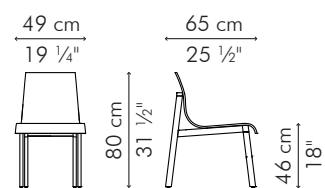

ANNIKA

KENETHCOBONPUE

SIDE CHAIR
ARMCHAIR

🏠 maple

ANNIKA

Armchair

 7 kg / 15 lbs

 11 kg / 24 lbs

 0.16 m³

Side Chair

 6 kg / 13 lbs

 17 kg / 37 lbs

 0.39 m³

 2

INDOOR maple

brown