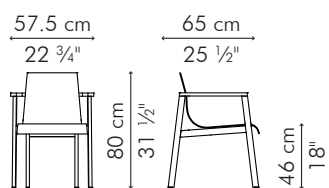

ANNIKA

KENETHCOBONPUE

SIDE CHAIR
ARMCHAIR

🏠 maple

ANNIKA

Armchair

 7 kg / 15 lbs

 11 kg / 24 lbs

 0.16 m³

Side Chair

 6 kg / 13 lbs

 17 kg / 37 lbs

 0.39 m³

 2

INDOOR maple

brown