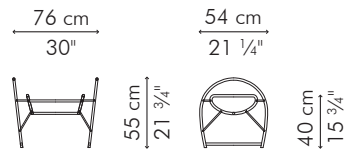

PAPILLION

KENETHCOBONPUE

EASY ARMCHAIR
OTTOMAN

☼ polyethylene, aluminum

PAPILLION

Easy Armchair

 23.6 kg / 52 lbs

 35.6 kg / 78.5 lbs

 2.69 m³

Ottoman

 7 kg / 15 lbs

 10 kg / 22 lbs

 0.24 m³

OUTDOOR polyethylene, aluminum

whitewash