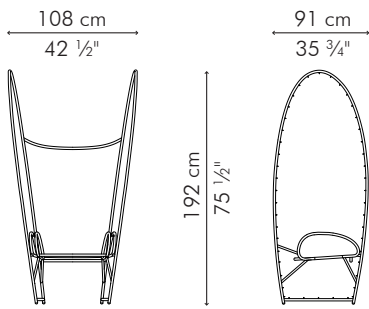

PAPILLION

KENETHCOBONPUE

EASY ARMCHAIR
OTTOMAN

☼ polyethylene, aluminum

PAPILLION

Easy Armchair

 23.6 kg / 52 lbs

 35.6 kg / 78.5 lbs

 2.69 m³

Ottoman

 7 kg / 15 lbs

 10 kg / 22 lbs

 0.24 m³

OUTDOOR polyethylene, aluminum

whitewash