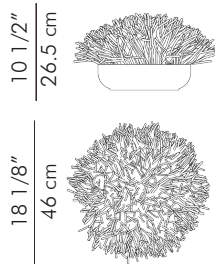

ANEMONE

TABLE LAMP

by Olivia D'Aboville

ANEMONE

TABLE LAMP

by Olivia D'Aboville

6.00 kg (13.23 lbs)

8.00 kg (17.64 lbs)

0.07 m³

Surface mounted pre-wired lamp
100-240 V AC 50/60 Hz
RGB LED 6.72 watts

Polystyrene polymer
Fiber reinforced polymer