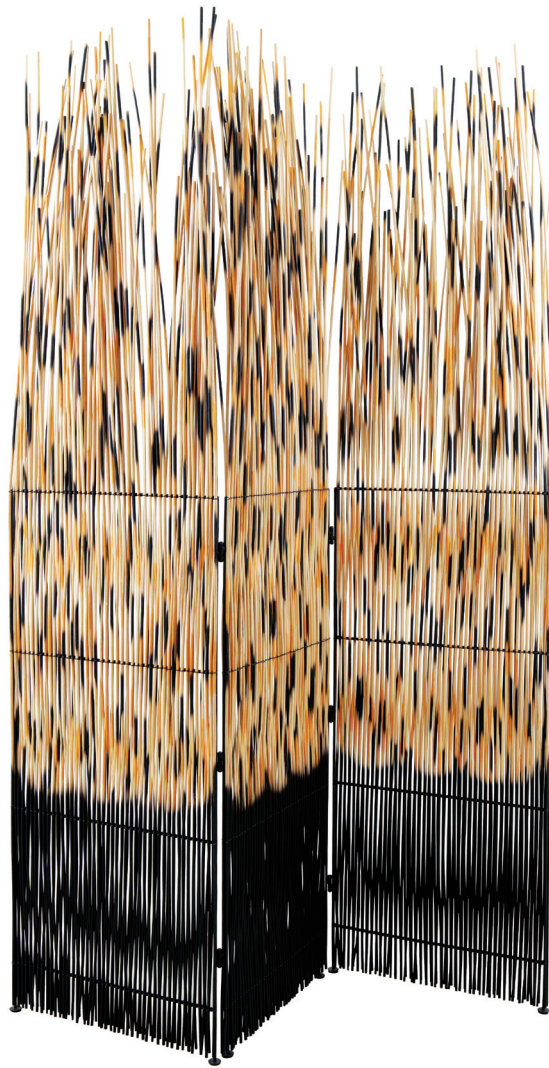

BIBA

SCREEN

by Kenneth Cobonpue

BIBA SCREEN

by Kenneth Cobonpue

Large

Medium

8.70 kg (19.18 lbs)

7.00 kg (15.43 lbs)

11.20 kg (24.69 lbs)

9.50 kg (20.94 lbs)

0.09 m³

0.07 m³

Rattan vines
Powder coated metal frame