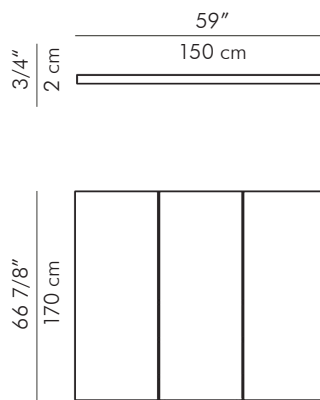

BIBA

SCREEN

by Kenneth Cobonpue

BIBA SCREEN

by Kenneth Cobonpue

Large

Medium

8.70 kg (19.18 lbs)

7.00 kg (15.43 lbs)

11.20 kg (24.69 lbs)

9.50 kg (20.94 lbs)

0.09 m³

0.07 m³

Rattan vines
Powder coated metal frame