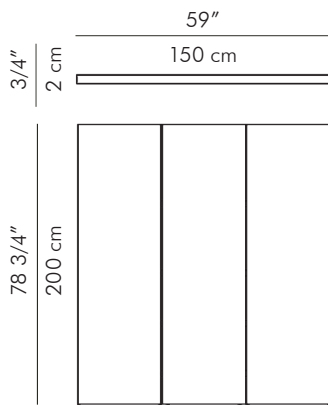

BIBA

SCREEN

by Kenneth Cobonpue

BIBA SCREEN

by Kenneth Cobonpue

Large

Medium

8.70 kg (19.18 lbs)

7.00 kg (15.43 lbs)

11.20 kg (24.69 lbs)

9.50 kg (20.94 lbs)

0.09 m³

0.07 m³

Rattan vines
Powder coated metal frame