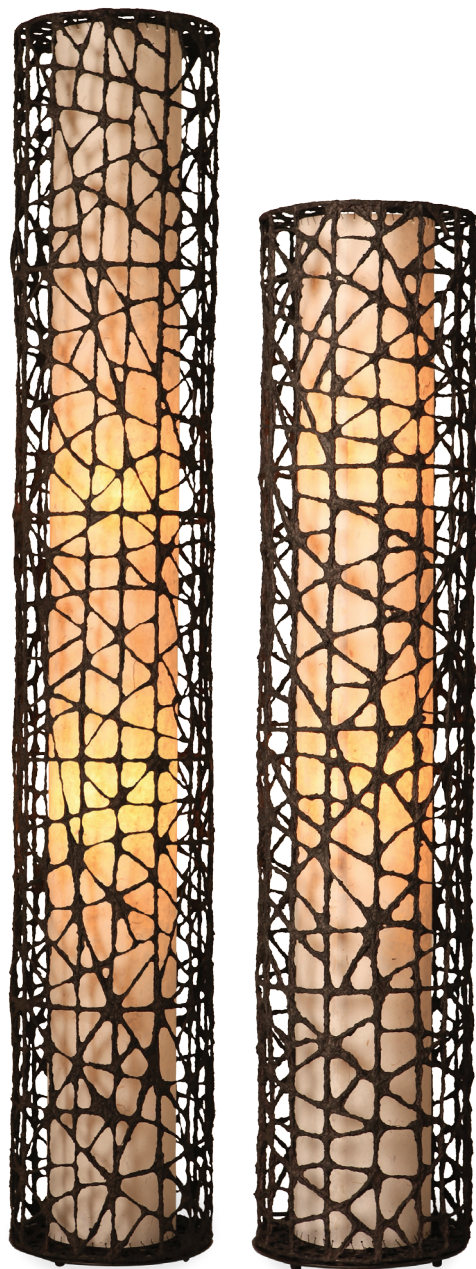

C-U C-ME O

FLOOR LAMP

by Kenneth Cobonpue

C-U C-ME O

FLOOR LAMP

by Kenneth Cobonpue

Large

Medium

5.40 kg (12.35 lbs)

3.60 kg (7.94 lbs)

9.75 kg (21.50 lbs)

11.20 kg (24.69 lbs)

0.13 m³

0.10 m³

Portable pre-wired lamp
E26 / E27
100V 60Hz / 230V 50Hz
2 x 75 watts | 2 x 75 watts

Salago pulp fiber
Powder coated metal frame
Handmade paper laminated mylar diffuser

Brown

Cream