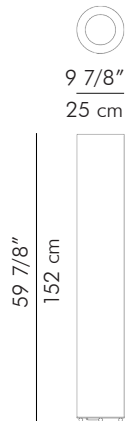

C-U C-ME O

FLOOR LAMP

by Kenneth Cobonpue

C-U C-ME O

FLOOR LAMP

by Kenneth Cobonpue

Large

Medium

5.40 kg (12.35 lbs)

3.60 kg (7.94 lbs)

9.75 kg (21.50 lbs)

11.20 kg (24.69 lbs)

0.13 m³

0.10 m³

Portable pre-wired lamp
E26 / E27
100V 60Hz / 230V 50Hz
2 x 75 watts | 2 x 75 watts

Salago pulp fiber
Powder coated metal frame
Handmade paper laminated mylar diffuser