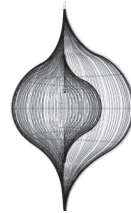

hive[®]

CONCH
HANGING LAMP

by Luisa Robinson

CONCH

HANGING LAMP

by Luisa Robinson

Small

24 1/2"
62.2 cm

21 1/2"
55 cm

39 1/4"
100 cm

Medium

33 1/2"
85 cm

29 1/2"
75 cm

55"
140 cm

Large

37 1/2"
95 cm