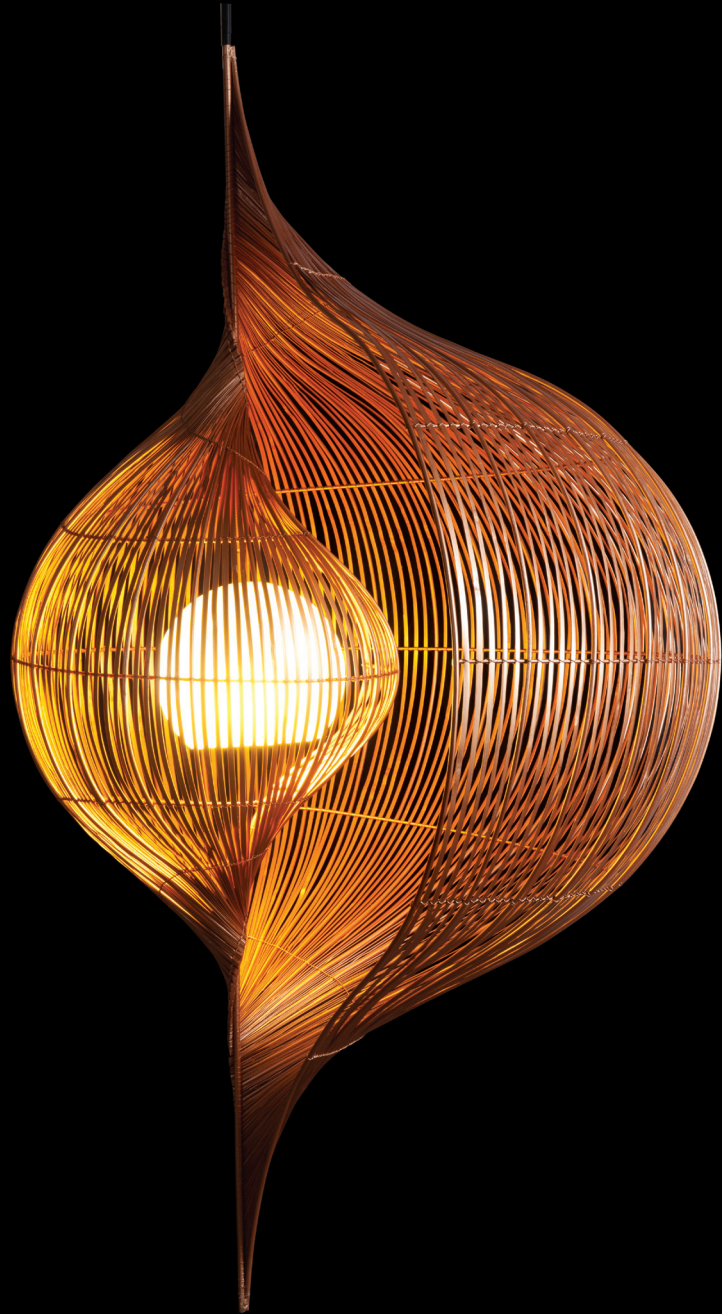

hive[®]

CONCH
HANGING LAMP

by Luisa Robinson

CONCH

HANGING LAMP

by Luisa Robinson

Small

24 1/2"
62.2 cm

21 1/2"
55 cm

39 1/4"
100 cm

Medium

33 1/2"
85 cm

29 1/2"
75 cm

55"
140 cm

Large

37 1/2"
95 cm

0.4145 m³

0.9087 m³

1.4437 m³

Surface mounted pre-wired lamp
100-240V AC 50/60Hz
1 x 100 watts globe bulb

Woven bamboo, rattan, powdercoated metal

Blue

Gold

Copper