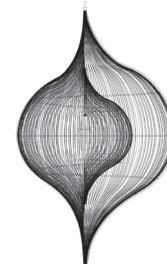

hive[®]

CONCH
HANGING LAMP

by Luisa Robinson

CONCH

HANGING LAMP

by Luisa Robinson

Small

24 1/2"
62.2 cm

21 1/2"
55 cm

39 1/4"
100 cm

Medium

33 1/2"
85 cm

29 1/2"
75 cm

55"
140 cm

Large

37 1/2"
95 cm

33"
83.8 cm

63"
160 cm

2.80 kgs (6.17 lbs)

4.00 kgs (8.82 lbs)

4.80 kgs (10.58 lbs)

4.50 kgs (9.92 lbs)

6.40 kgs (14.10 lbs)

7.50 kgs (16.53 lbs)