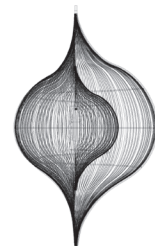

hive[®]

CONCH
HANGING LAMP

by Luisa Robinson

CONCH

HANGING LAMP

by Luisa Robinson

Small

24 1/2"
62.2 cm

21 1/2"
55 cm

39 1/4"
100 cm

Medium

33 1/2"
85 cm

29 1/2"
75 cm

55"
140 cm

Large

37 1/2"
95 cm

33"
83.8 cm

63"
160 cm

2.80 kgs (6.17 lbs)

4.00 kgs (8.82 lbs)

4.80 kgs (10.58 lbs)

4.50 kgs (9.92 lbs)

6.40 kgs (14.10 lbs)

7.50 kgs (16.53 lbs)