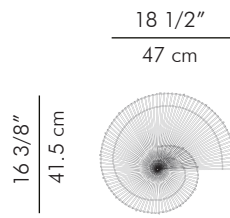

## TABLE LAMP

by Luisa Robinson

Small

Medium

1.00 kgs (2.20 lbs)

1.50 kgs (3.31 lbs)

2.00 kgs (4.41 lbs)

2.80 kgs (6.17 lbs)