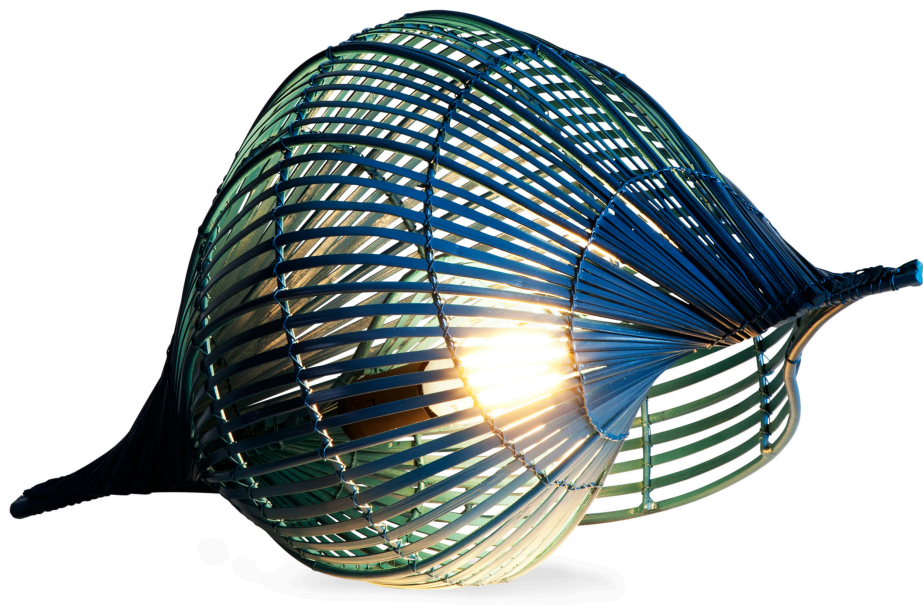

# CONCH

TABLE LAMP

by Luisa Robinson

# CONCH

## TABLE LAMP

by Luisa Robinson

Small

Medium

1.00 kgs (2.20 lbs)

1.50 kgs (3.31 lbs)

2.00 kgs (4.41 lbs)

2.80 kgs (6.17 lbs)

0.097 m<sup>3</sup>

0.167 m<sup>3</sup>

Portable pre-wired lamp  
E26/E27  
100-240V AC 50/60Hz  
1 x 100 watts globe bulb

Woven bamboo, rattan, powdercoated metal

Blue

Gold

Copper

Dark Copper