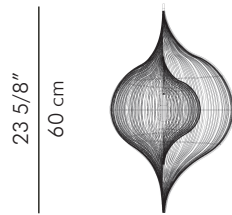

## TABLE LAMP

by Luisa Robinson

Small

Medium

1.00 kgs (2.20 lbs)

1.50 kgs (3.31 lbs)

2.00 kgs (4.41 lbs)

2.80 kgs (6.17 lbs)