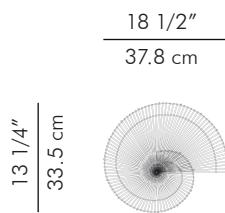

## TABLE LAMP

by Luisa Robinson

Small

Medium

1.00 kgs (2.20 lbs)

1.50 kgs (3.31 lbs)

2.00 kgs (4.41 lbs)

2.80 kgs (6.17 lbs)