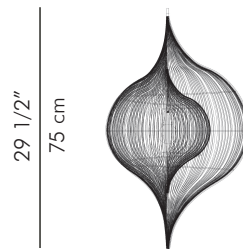

## TABLE LAMP

by Luisa Robinson

Small

Medium

1.00 kgs (2.20 lbs)

1.50 kgs (3.31 lbs)

2.00 kgs (4.41 lbs)

2.80 kgs (6.17 lbs)