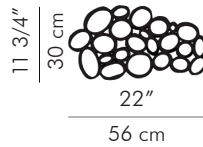

Small

10.90 kg (24.03 lbs)

15.30 kg (33.73 lbs)

0.59 m³

2.55 kg (5.62 lbs)

6.60 kg (14.55 lbs)

0.22 m³

0.50 kg (1.10 lbs)

1.00 kg (2.20 lbs)

0.01 m³

glass tube sizes:

- 2 pcs. 1" dia. x 15" H
(2.5 cm dia. x 38.1 cm H)
- 3 pcs. 1" dia. x 18 1/2" H
(2.5 cm dia. x 47 cm H)
- 3 pcs. 1 1/2" dia. x 10" H
(3.8 cm dia. x 25.4 cm H)
- 2 pcs. 1 1/2" dia. x 15" H
(3.8 cm dia. x 38.1 cm H)
- 3 pcs. 1 1/2" dia. x 18 1/2" H
(3.8 cm dia. x 47 cm H)

glass tube sizes:

- 1pc. 1" dia. x 8" H
(2.5 cm dia. x 20.3 cm H)
- 1 pc. 1" dia. x 15" H
(2.5 cm dia. x 38.1 cm H)
- 1 pc. 1" dia. x 18 1/2" H
(2.5 cm dia. x 47 cm H)
- 1 pc. 1 1/2" dia. x 10" H
(3.8 cm dia. x 25.4 cm H)
- 1 pc. 1 1/2" dia. x 15" H
(3.8 cm dia. x 38.1 cm H)
- 3 pcs. 1 1/2" dia. x 18 1/2" H
(3.8 cm dia. x 47 cm H)

glass tube sizes:

- 2 pcs. 1" dia. x 8" H
(2.5 cm dia. x 20.3 cm H)

Powder coated metal frame
Glass tubes