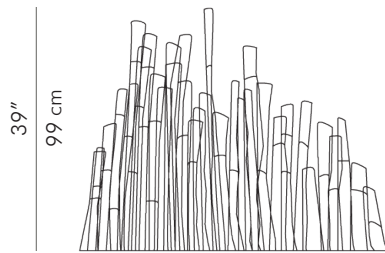

CROKKIS

FLOOR VASE

by Kenneth Cobonpue

Large

Medium

Small

10.90 kg (24.03 lbs)

15.30 kg (33.73 lbs)

0.59 m³

2.55 kg (5.62 lbs)

6.60 kg (14.55 lbs)

0.22 m³

0.50 kg (1.10 lbs)

1.00 kg (2.20 lbs)

0.01 m³

glass tube sizes:

- 2 pcs. 1" dia. x 15" H
  (2.5 cm dia. x 38.1 cm H)
- 3 pcs. 1" dia. x 18 1/2" H
  (2.5 cm dia. x 47 cm H)
- 3 pcs. 1 1/2" dia. x 10" H
  (3.8 cm dia. x 25.4 cm H)
- 2 pcs. 1 1/2" dia. x 15" H
  (3.8 cm dia. x 38.1 cm H)
- 3 pcs. 1 1/2" dia. x 18 1/2" H
  (3.8 cm dia. x 47 cm H)

glass tube sizes:

- 1pc. 1" dia. x 8" H
  (2.5 cm dia. x 20.3 cm H)
- 1 pc. 1" dia. x 15" H
  (2.5 cm dia. x 38.1 cm H)
- 1 pc. 1" dia. x 18 1/2" H
  (2.5 cm dia. x 47 cm H)
- 1 pc. 1 1/2" dia. x 10" H
  (3.8 cm dia. x 25.4 cm H)
- 1 pc. 1 1/2" dia. x 15" H
  (3.8 cm dia. x 38.1 cm H)
- 3 pcs. 1 1/2" dia. x 18 1/2" H
  (3.8 cm dia. x 47 cm H)

glass tube sizes:

- 2 pcs. 1" dia. x 8" H
  (2.5 cm dia. x 20.3 cm H)

Powder coated metal frame
Glass tubes