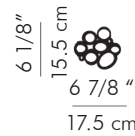

Small

10.90 kg (24.03 lbs)

15.30 kg (33.73 lbs)

0.59 m³

2.55 kg (5.62 lbs)

6.60 kg (14.55 lbs)

0.22 m³

0.50 kg (1.10 lbs)

1.00 kg (2.20 lbs)

0.01 m³

glass tube sizes:

- 2 pcs. 1" dia. x 15" H
(2.5 cm dia. x 38.1 cm H)
- 3 pcs. 1" dia. x 18 1/2" H
(2.5 cm dia. x 47 cm H)
- 3 pcs. 1 1/2" dia. x 10" H
(3.8 cm dia. x 25.4 cm H)
- 2 pcs. 1 1/2" dia. x 15" H
(3.8 cm dia. x 38.1 cm H)
- 3 pcs. 1 1/2" dia. x 18 1/2" H
(3.8 cm dia. x 47 cm H)

glass tube sizes:

- 1pc. 1" dia. x 8" H
(2.5 cm dia. x 20.3 cm H)
- 1 pc. 1" dia. x 15" H
(2.5 cm dia. x 38.1 cm H)
- 1 pc. 1" dia. x 18 1/2" H
(2.5 cm dia. x 47 cm H)
- 1 pc. 1 1/2" dia. x 10" H
(3.8 cm dia. x 25.4 cm H)
- 1 pc. 1 1/2" dia. x 15" H
(3.8 cm dia. x 38.1 cm H)
- 3 pcs. 1 1/2" dia. x 18 1/2" H
(3.8 cm dia. x 47 cm H)

glass tube sizes:

- 2 pcs. 1" dia. x 8" H
(2.5 cm dia. x 20.3 cm H)

Powder coated metal frame
Glass tubes