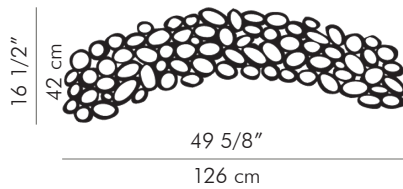

CROKKIS

FLOOR VASE

by Kenneth Cobonpue

Large

Medium

Small

10.90 kg (24.03 lbs)

15.30 kg (33.73 lbs)

0.59 m³

2.55 kg (5.62 lbs)

6.60 kg (14.55 lbs)

0.22 m³

0.50 kg (1.10 lbs)

1.00 kg (2.20 lbs)

0.01 m³

glass tube sizes:

- 2 pcs. 1" dia. x 15" H
  (2.5 cm dia. x 38.1 cm H)
- 3 pcs. 1" dia. x 18 1/2" H
  (2.5 cm dia. x 47 cm H)
- 3 pcs. 1 1/2" dia. x 10" H
  (3.8 cm dia. x 25.4 cm H)
- 2 pcs. 1 1/2" dia. x 15" H
  (3.8 cm dia. x 38.1 cm H)
- 3 pcs. 1 1/2" dia. x 18 1/2" H
  (3.8 cm dia. x 47 cm H)

glass tube sizes:

- 1pc. 1" dia. x 8" H
  (2.5 cm dia. x 20.3 cm H)
- 1 pc. 1" dia. x 15" H
  (2.5 cm dia. x 38.1 cm H)
- 1 pc. 1" dia. x 18 1/2" H
  (2.5 cm dia. x 47 cm H)
- 1 pc. 1 1/2" dia. x 10" H
  (3.8 cm dia. x 25.4 cm H)
- 1 pc. 1 1/2" dia. x 15" H
  (3.8 cm dia. x 38.1 cm H)
- 3 pcs. 1 1/2" dia. x 18 1/2" H
  (3.8 cm dia. x 47 cm H)

glass tube sizes:

- 2 pcs. 1" dia. x 8" H
  (2.5 cm dia. x 20.3 cm H)

Powder coated metal frame
Glass tubes