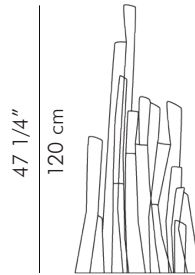

Small

10.90 kg (24.03 lbs)

15.30 kg (33.73 lbs)

0.59 m³

2.55 kg (5.62 lbs)

6.60 kg (14.55 lbs)

0.22 m³

0.50 kg (1.10 lbs)

1.00 kg (2.20 lbs)

0.01 m³

glass tube sizes:

- 2 pcs. 1" dia. x 15" H
(2.5 cm dia. x 38.1 cm H)
- 3 pcs. 1" dia. x 18 1/2" H
(2.5 cm dia. x 47 cm H)
- 3 pcs. 1 1/2" dia. x 10" H
(3.8 cm dia. x 25.4 cm H)
- 2 pcs. 1 1/2" dia. x 15" H
(3.8 cm dia. x 38.1 cm H)
- 3 pcs. 1 1/2" dia. x 18 1/2" H
(3.8 cm dia. x 47 cm H)

glass tube sizes:

- 1pc. 1" dia. x 8" H
(2.5 cm dia. x 20.3 cm H)
- 1 pc. 1" dia. x 15" H
(2.5 cm dia. x 38.1 cm H)
- 1 pc. 1" dia. x 18 1/2" H
(2.5 cm dia. x 47 cm H)
- 1 pc. 1 1/2" dia. x 10" H
(3.8 cm dia. x 25.4 cm H)
- 1 pc. 1 1/2" dia. x 15" H
(3.8 cm dia. x 38.1 cm H)
- 3 pcs. 1 1/2" dia. x 18 1/2" H
(3.8 cm dia. x 47 cm H)

glass tube sizes:

- 2 pcs. 1" dia. x 8" H
(2.5 cm dia. x 20.3 cm H)

Powder coated metal frame
Glass tubes