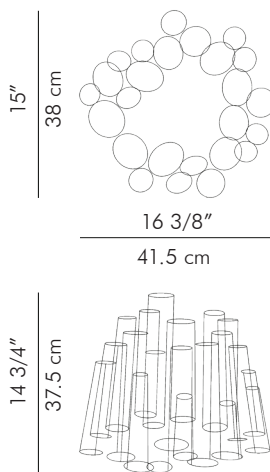

## HANGING VASE

by Kenneth Cobonpue

Medium

Small

5.00 kg (11.02 lbs)

2.10 kg (4.63 lbs)

12.80 kg (28.22 lbs)

4.23 kg (9.32 lbs)

0.21 m<sup>3</sup>

0.09 m<sup>3</sup>

**glass tube sizes:**

5 pcs. 1" dia. x 8" H  
(2.5 cm dia. x 20.3 cm H)  
4 pcs. 1 1/2" dia. x 10" H  
(3.8 cm dia. x 25.4 cm H)

**glass tube sizes:**

4 pcs. 1" dia. x 8" H  
(2.5 cm dia. x 20.3 cm H)  
4 pcs. 1 1/2" dia. x 10" H  
(3.8 cm dia. x 25.4 cm H)