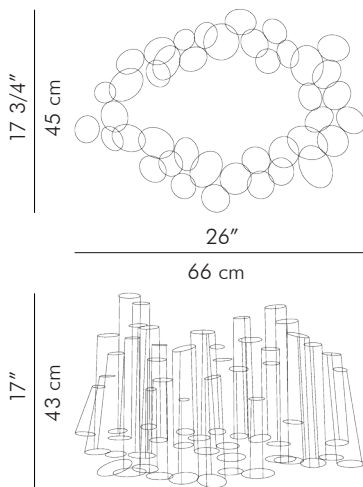

## HANGING VASE

by Kenneth Cobonpue

Medium

Small

5.00 kg (11.02 lbs)

2.10 kg (4.63 lbs)

12.80 kg (28.22 lbs)

4.23 kg (9.32 lbs)

0.21 m<sup>3</sup>

0.09 m<sup>3</sup>

**glass tube sizes:**

5 pcs. 1" dia. x 8" H  
(2.5 cm dia. x 20.3 cm H)  
4 pcs. 1 1/2" dia. x 10" H  
(3.8 cm dia. x 25.4 cm H)

**glass tube sizes:**

4 pcs. 1" dia. x 8" H  
(2.5 cm dia. x 20.3 cm H)  
4 pcs. 1 1/2" dia. x 10" H  
(3.8 cm dia. x 25.4 cm H)