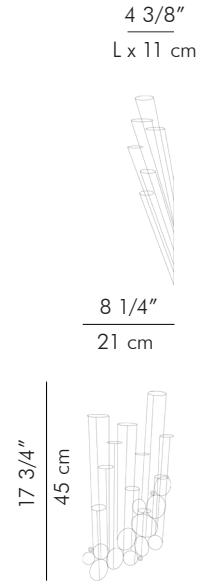

Right up

Right Down

0.80 kg (1.76 lbs)

1.50 kg (3.31 lbs)

0.80 kg (1.76 lbs)

0.60 kg (1.32 lbs)

2.30 kg (5.07 lbs)

4.00 kg (8.82 lbs)

1.10 kg (2.43 lbs)

1.00 kg (2.20 lbs)

0.04 m³

0.11 m³

0.02 m³

0.02 m³

glass tube sizes:

- 4 pcs. 1" dia. x 8" H
(2.5 cm dia. x 20.3 cm H)
- 1 pc. 1 1/2" dia. x 10 " H
(3.8 cm dia. x 25.4 cm H)

glass tube sizes:

- 6 pcs. 1" dia. x 8" H
(2.5 cm dia. x 20.3 cm H)
- 1 pc. 1 1/2" dia. x 10 " H
(3.8 cm dia. x 25.4 cm H)

glass tube sizes:

- 2 pcs. 1" dia. x 8" H
(2.5 cm dia. x 20.3 cm H)

glass tube sizes:

- 2 pcs. 1" dia. x 8" H
(2.5 cm dia. x 20.3 cm H)

Powder coated metal frame
Glass tubes