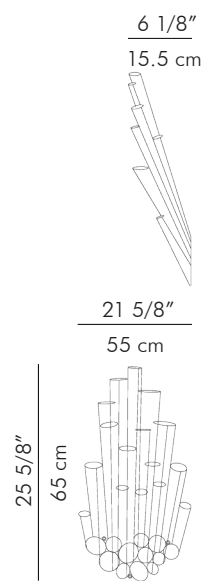

Right up

Right Down

0.80 kg (1.76 lbs)

1.50 kg (3.31 lbs)

0.80 kg (1.76 lbs)

0.60 kg (1.32 lbs)

2.30 kg (5.07 lbs)

4.00 kg (8.82 lbs)

1.10 kg (2.43 lbs)

1.00 kg (2.20 lbs)

0.04 m³

0.11 m³

0.02 m³

0.02 m³

glass tube sizes:

- 4 pcs. 1" dia. x 8" H
(2.5 cm dia. x 20.3 cm H)
- 1 pc. 1 1/2" dia. x 10 " H
(3.8 cm dia. x 25.4 cm H)

glass tube sizes:

- 6 pcs. 1" dia. x 8" H
(2.5 cm dia. x 20.3 cm H)
- 1 pc. 1 1/2" dia. x 10 " H
(3.8 cm dia. x 25.4 cm H)

glass tube sizes:

- 2 pcs. 1" dia. x 8" H
(2.5 cm dia. x 20.3 cm H)

glass tube sizes:

- 2 pcs. 1" dia. x 8" H
(2.5 cm dia. x 20.3 cm H)

Powder coated metal frame
Glass tubes