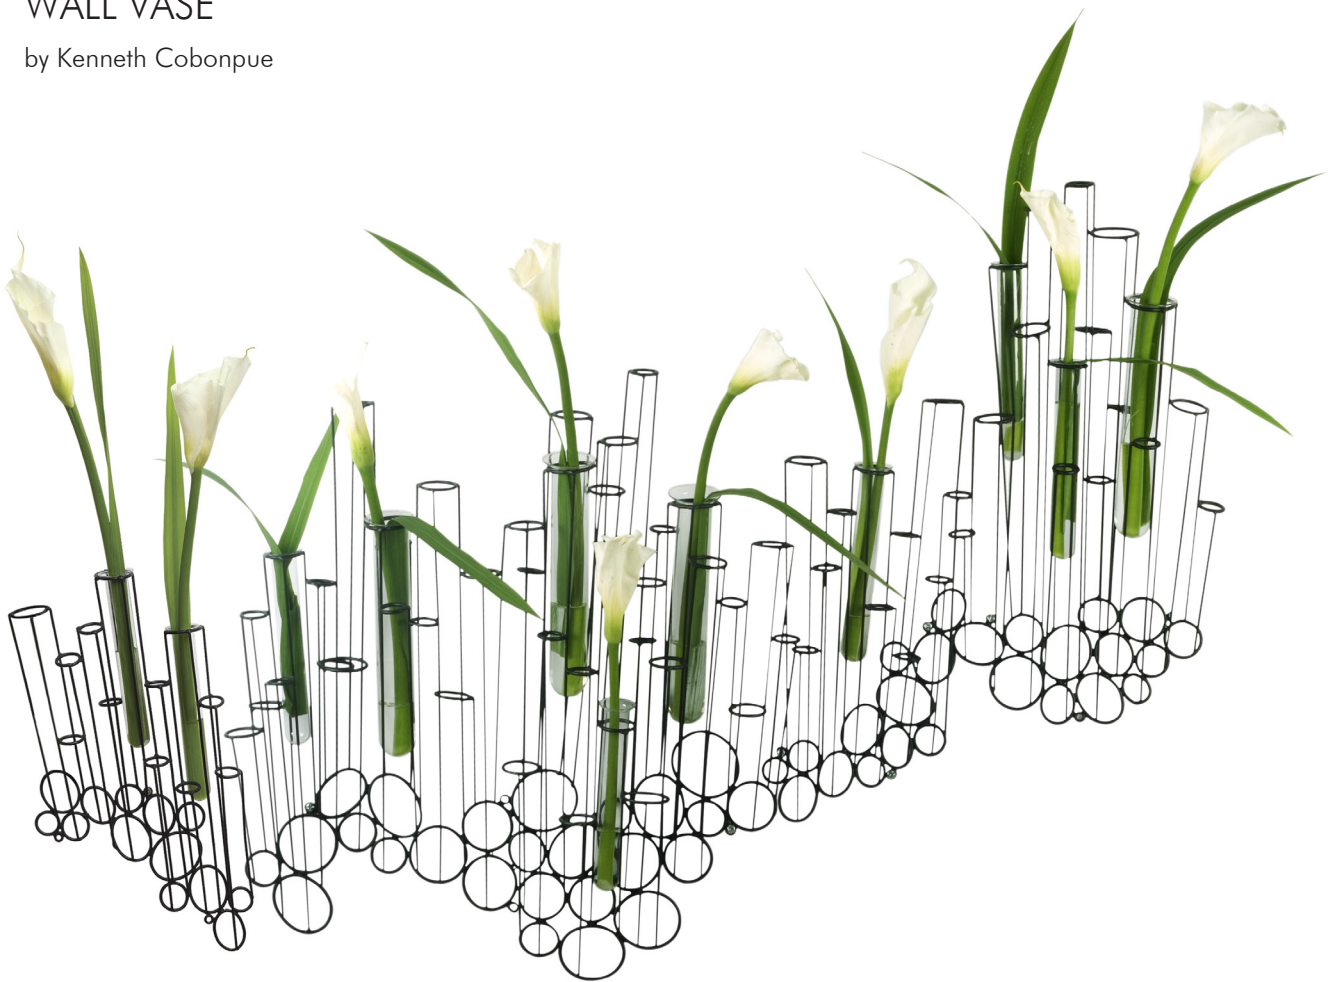

CROKKIS

WALL VASE

by Kenneth Cobonpue

CROKKIS

WALL VASE

by Kenneth Cobonpue

Small

Medium

Right up

Right Down

0.80 kg (1.76 lbs)

1.50 kg (3.31 lbs)

0.80 kg (1.76 lbs)

0.60 kg (1.32 lbs)

2.30 kg (5.07 lbs)

4.00 kg (8.82 lbs)

1.10 kg (2.43 lbs)

1.00 kg (2.20 lbs)

0.04 m³

0.11 m³

0.02 m³

0.02 m³

glass tube sizes:

- 4 pcs. 1" dia. x 8" H
(2.5 cm dia. x 20.3 cm H)
- 1 pc. 1 1/2" dia. x 10 " H
(3.8 cm dia. x 25.4 cm H)

glass tube sizes:

- 6 pcs. 1" dia. x 8" H
(2.5 cm dia. x 20.3 cm H)
- 1 pc. 1 1/2" dia. x 10 " H
(3.8 cm dia. x 25.4 cm H)

glass tube sizes:

- 2 pcs. 1" dia. x 8" H
(2.5 cm dia. x 20.3 cm H)

glass tube sizes: