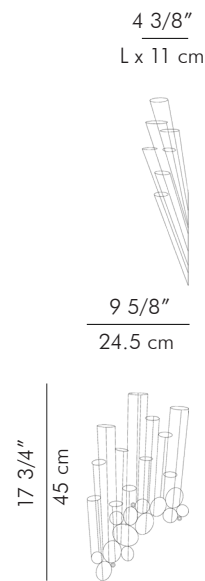

Right up

Right Down

0.80 kg (1.76 lbs)

1.50 kg (3.31 lbs)

0.80 kg (1.76 lbs)

0.60 kg (1.32 lbs)

2.30 kg (5.07 lbs)

4.00 kg (8.82 lbs)

1.10 kg (2.43 lbs)

1.00 kg (2.20 lbs)

0.04 m³

0.11 m³

0.02 m³

0.02 m³

glass tube sizes:

- 4 pcs. 1" dia. x 8" H
(2.5 cm dia. x 20.3 cm H)
- 1 pc. 1 1/2" dia. x 10 " H
(3.8 cm dia. x 25.4 cm H)

glass tube sizes:

- 6 pcs. 1" dia. x 8" H
(2.5 cm dia. x 20.3 cm H)
- 1 pc. 1 1/2" dia. x 10 " H
(3.8 cm dia. x 25.4 cm H)

glass tube sizes:

- 2 pcs. 1" dia. x 8" H
(2.5 cm dia. x 20.3 cm H)

glass tube sizes:

- 2 pcs. 1" dia. x 8" H
(2.5 cm dia. x 20.3 cm H)

Powder coated metal frame
Glass tubes