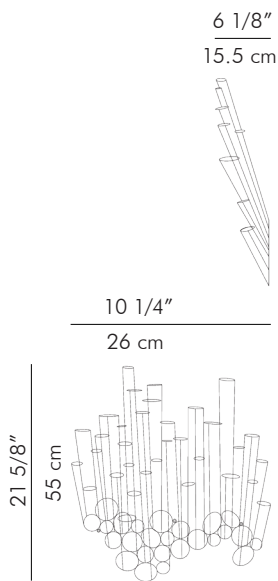

CROKKIS

WALL VASE

by Kenneth Cobonpue

Small

0.80 kg (1.76 lbs)

1.50 kg (3.31 lbs)

0.80 kg (1.76 lbs)

0.60 kg (1.32 lbs)

2.30 kg (5.07 lbs)

4.00 kg (8.82 lbs)

1.10 kg (2.43 lbs)

1.00 kg (2.20 lbs)

0.04 m³

0.11 m³

0.02 m³

0.02 m³

glass tube sizes:

- 4 pcs. 1" dia. x 8" H
  (2.5 cm dia. x 20.3 cm H)
- 1 pc. 1 1/2" dia. x 10 " H
  (3.8 cm dia. x 25.4 cm H)

glass tube sizes:

- 6 pcs. 1" dia. x 8" H
  (2.5 cm dia. x 20.3 cm H)
- 1 pc. 1 1/2" dia. x 10 " H
  (3.8 cm dia. x 25.4 cm H)

glass tube sizes:

- 2 pcs. 1" dia. x 8" H
  (2.5 cm dia. x 20.3 cm H)

glass tube sizes:

- 2 pcs. 1" dia. x 8" H
  (2.5 cm dia. x 20.3 cm H)

Powder coated metal frame
Glass tubes