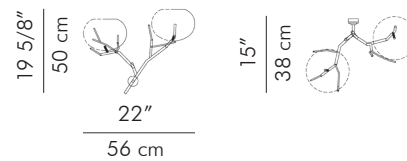

hive[®]

CUCKOO
FLOOR | WALL LAMP

by Kai Igot

CUCKOO

FLOOR | WALL LAMP

by Kai Igot

Floor Lamp

3.50 kg (7.72 lbs)

11.80 kg (26.01 lbs)

1.26 m³

Portable pre-wired lamp
E26 / E27
120V 60Hz / 230V 50Hz
3 x 60 watts

Coco coir fiber sprayed with fire retardant
Chrome metal

Wall Lamp

1.00 kg (2.20 lbs)

3.50 kg (7.72 lbs)

0.14 m³