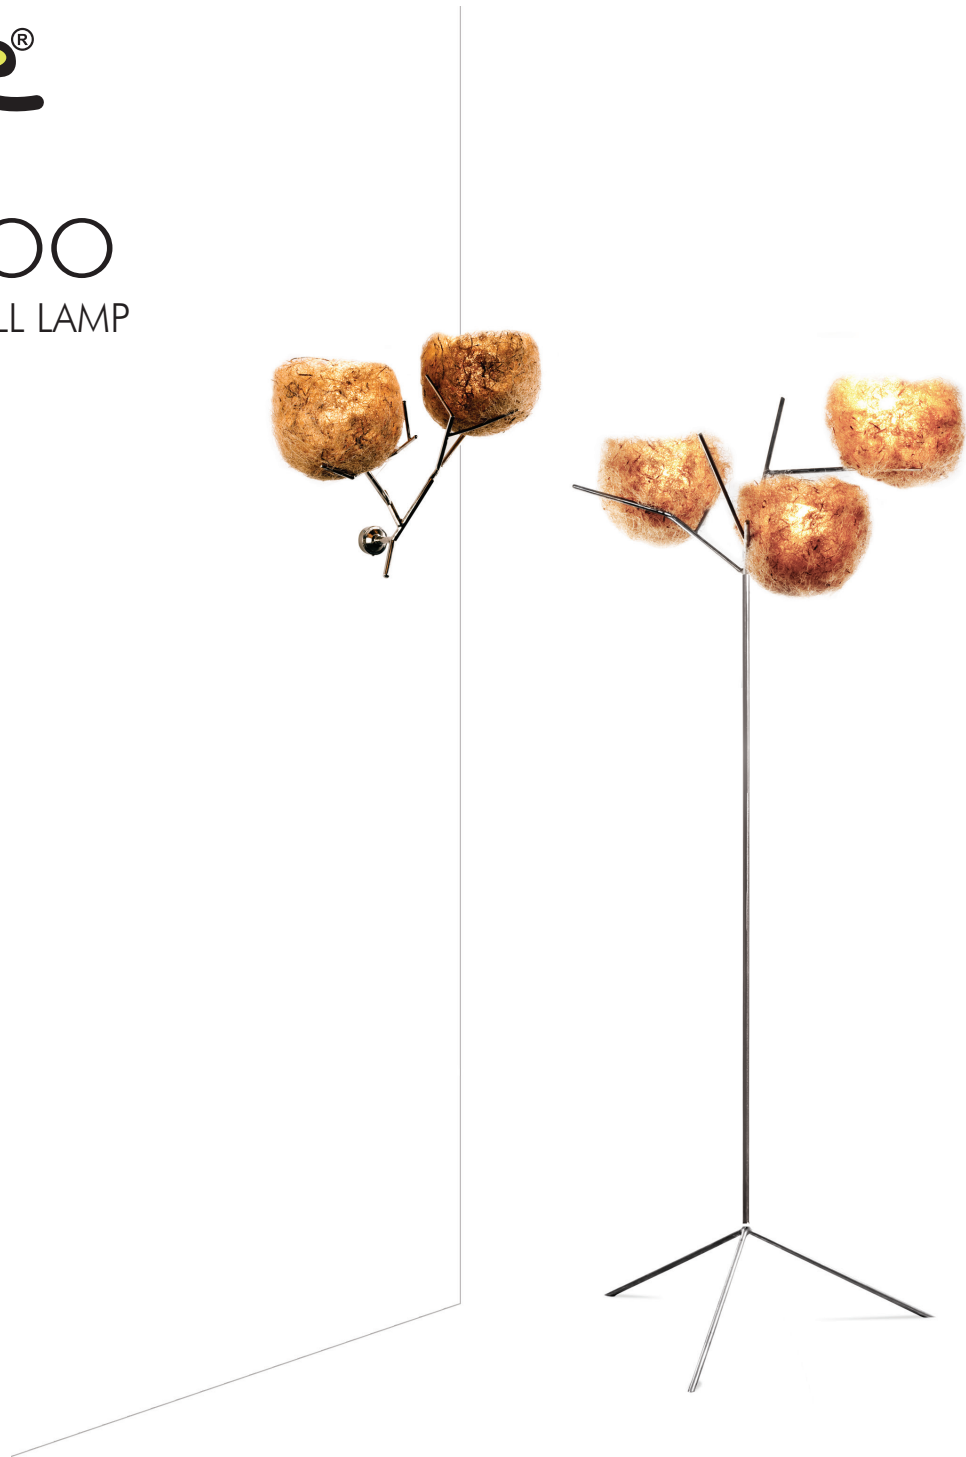

hive[®]

CUCKOO
FLOOR | WALL LAMP

by Kai Igot

CUCKOO

FLOOR | WALL LAMP

by Kai Igot

Floor Lamp

3.50 kg (7.72 lbs)

11.80 kg (26.01 lbs)

1.26 m³

Portable pre-wired lamp
E26 / E27
120V 60Hz / 230V 50Hz
3 x 60 watts

Coco coir fiber sprayed with fire retardant
Chrome metal

Wall Lamp

1.00 kg (2.20 lbs)

3.50 kg (7.72 lbs)

0.14 m³

Surface mounted pre-wired lamp
E26 / E27
120V 60Hz / 230V 50Hz
2 x 60 watts