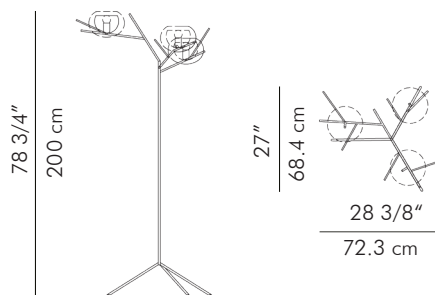

hive[®]

CUCKOO
FLOOR | WALL LAMP

by Kai Igot

CUCKOO

FLOOR | WALL LAMP

by Kai Igot

Floor Lamp

3.50 kg (7.72 lbs)

11.80 kg (26.01 lbs)

1.26 m³

Portable pre-wired lamp
E26 / E27
120V 60Hz / 230V 50Hz
3 x 60 watts

Coco coir fiber sprayed with fire retardant
Chrome metal

Wall Lamp

1.00 kg (2.20 lbs)

3.50 kg (7.72 lbs)

0.14 m³