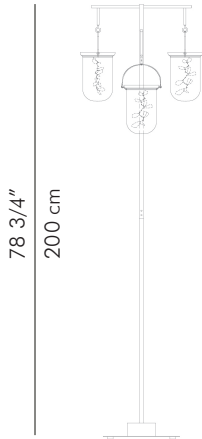

FIREFLY

FLOOR LAMP

by Kenneth Cobonpue

FIREFLY

FLOOR LAMP

by Kenneth Cobonpue

4 shades

8.80 kg (19.40 lbs)

11.90 kg (26.24 lbs)

0.175 m³

LED 9.68 watts

Portable pre-wired lamp
100-240 V AC 50/60 Hz

Fish scales
Clear amorphous glass
Powdercoated metal