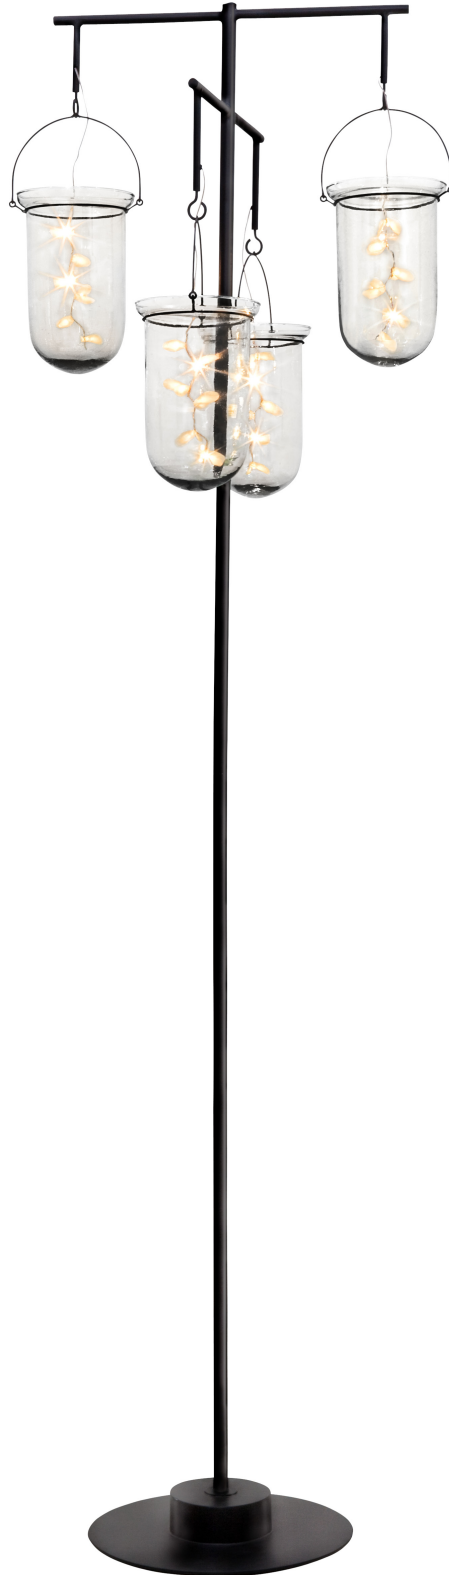

FIREFLY

FLOOR LAMP

by Kenneth Cobonpue

FIREFLY

FLOOR LAMP

by Kenneth Cobonpue

4 shades

8.80 kg (19.40 lbs)

11.90 kg (26.24 lbs)

0.175 m³

LED 9.68 watts

Portable pre-wired lamp
100-240 V AC 50/60 Hz

Fish scales
Clear amorphous glass
Powdercoated metal