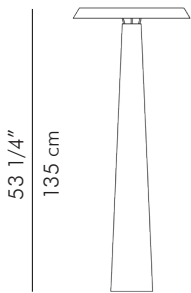

## FLOOR LAMP

by Lilianna Manahan

14.00 kg (30.86 lbs)

16.80 kg (37.04 lbs)

0.11 m<sup>3</sup>

2

Portable pre-wired lamp  
100-240 VAC 50/60 Hz  
LED 1 x 8 watts

American ash wood veneer