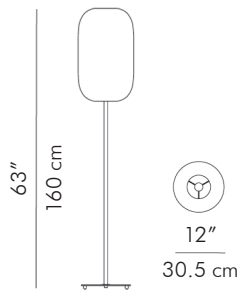

GEISHA

FLOOR | TABLE LAMP

by Christy Manguerra

Floor Lamp

Table Lamp

6.75 kg (14.88 lbs)

2.00 kg (4.41 lbs)

9.10 kg (20.06 lbs)

3.70 kg (8.16 lbs)

0.07 m³

0.05 m³

Portable pre-wired lamp
E26 / E27
120V 60Hz / 230V 50Hz
1 x 100 watts | 1 x 75 watts

Rattan vines
Powder coated metal frame
Handmade paper laminated mylar diffuser

White

Red

Brown