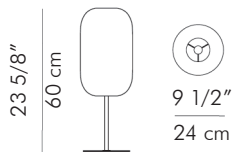

6.75 kg (14.88 lbs)

2.00 kg (4.41 lbs)

9.10 kg (20.06 lbs)

3.70 kg (8.16 lbs)

0.07 m³

0.05 m³

Portable pre-wired lamp
E26 / E27
120V 60Hz / 230V 50Hz
1 x 100 watts | 1 x 75 watts

Rattan vines
Powder coated metal frame
Handmade paper laminated mylar diffuser