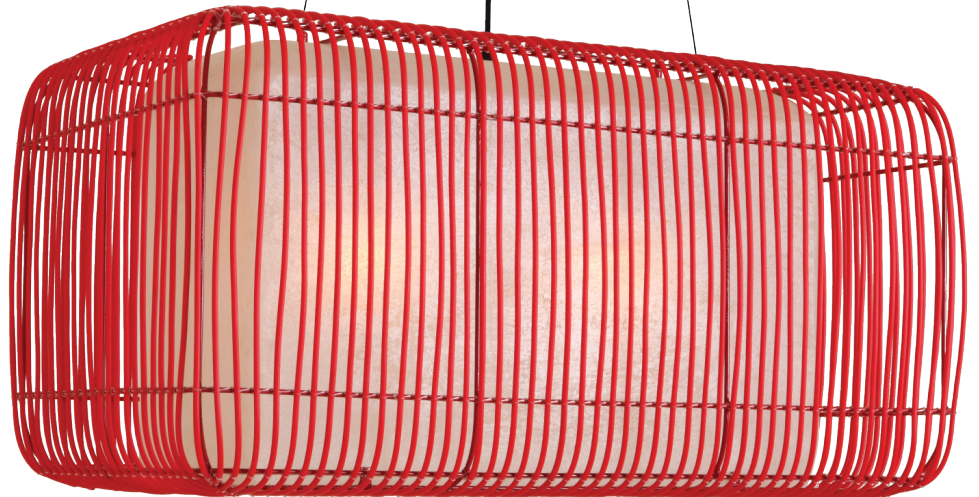

GEISHA
PILLOW | SQUARE OUTDOOR
by Christy Manguerra

GEISHA

PILLOW | SQUARE OUTDOOR

by Christy Manguerra

Square

15 7/8"
40.2cm

13 7/8"
35.2cm

Pillow Large

15 3/4"
40 cm

47 1/4"
120 cm

19 3/4"
50 cm

Pillow Medium

15 3/4"
40 cm

31 1/2"
80cm

15 3/4"
40 cm

3.80 kg (8.37 lbs)

Surface mounted pre-wired lamp
E26 / E27
120V 60Hz / 230V 50Hz
1 x 100 watts | 3 x 60 watts | 2 x 60 watts

Polyethylene fiber
Fiber reinforced polymer diffuser
Powder coated metal frame

White

Red

Brown