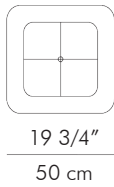

hive[®]

GEISHA
PILLOW | SQUARE

by Christy Manguerra

GEISHA

PILLOW | SQUARE

by Christy Manguerra

Square

Pillow Large

Pillow Medium

2.50 kg (5.51 lbs)

5.10 kg (11.24 lbs)

3.50 kg (7.72 lbs)

4.09 kg (9.02 lbs)

8.10 kg (17.86 lbs)

6.00 kg (13.23 lbs)

0.14 m³