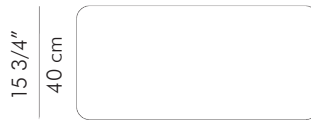

Pillow Medium

2.50 kg (5.51 lbs)

5.10 kg (11.24 lbs)

3.50 kg (7.72 lbs)

4.09 kg (9.02 lbs)

8.10 kg (17.86 lbs)

6.00 kg (13.23 lbs)

0.14 m³