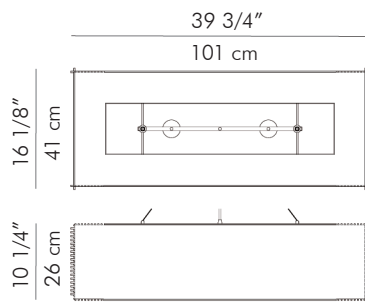

KAI
RECTANGULAR | SQUARE OUTDOOR
by Kenneth Cobonpue

KAI

RECTANGULAR | SQUARE OUTDOOR

by Kenneth Cobonpue

Rectangular

Rectangular Slim

Square Medium

Square Small

8.00 kg (17.64 lbs)

5.00 kg (11.02 lbs)

4.25 kg (9.37 lbs)

3.00 kg (6.61 lbs)

11.00 kg (24.25 lbs)

7.35 kg (16.20 lbs)

5.75 kg (12.68 lbs)

3.30 kg (7.28 lbs)

0.32 m³

0.14 m³

0.12 m³

0.04 m³

Surface mounting pre-wired lamp
 E26 / E27
 120V 60Hz / 230V 50Hz
 3 x 60 watts | 2 x 60 watts

Surface mounting pre-wired lamp
 E26 / E27
 120V 60Hz / 230V 50Hz
 1 x 75 watts | 1 x 75 watts