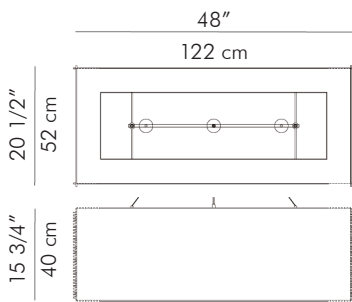

Rectangular