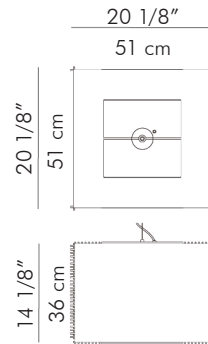

KAI
RECTANGULAR | SQUARE OUTDOOR
by Kenneth Cobonpue

KAI

RECTANGULAR | SQUARE OUTDOOR

by Kenneth Cobonpue

Rectangular

Rectangular Slim

Square Medium

Square Small

8.00 kg (17.64 lbs)

5.00 kg (11.02 lbs)

4.25 kg (9.37 lbs)

3.00 kg (6.61 lbs)

11.00 kg (24.25 lbs)

7.35 kg (16.20 lbs)

5.75 kg (12.68 lbs)

3.30 kg (7.28 lbs)

0.32 m³

0.14 m³

0.12 m³

0.04 m³

Surface mounting pre-wired lamp
 E26 / E27
 120V 60Hz / 230V 50Hz
 3 x 60 watts | 2 x 60 watts

Surface mounting pre-wired lamp
 E26 / E27
 120V 60Hz / 230V 50Hz
 1 x 75 watts | 1 x 75 watts