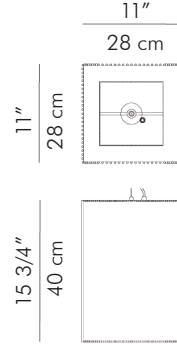

KAI
RECTANGULAR | SQUARE OUTDOOR
by Kenneth Cobonpue

KAI

RECTANGULAR | SQUARE OUTDOOR

by Kenneth Cobonpue

Rectangular

Rectangular Slim

Square Medium

Square Small

8.00 kg (17.64 lbs)

5.00 kg (11.02 lbs)

4.25 kg (9.37 lbs)

3.00 kg (6.61 lbs)

11.00 kg (24.25 lbs)

7.35 kg (16.20 lbs)

5.75 kg (12.68 lbs)

3.30 kg (7.28 lbs)

0.32 m³

0.14 m³

0.12 m³

0.04 m³

Surface mounting pre-wired lamp
 E26 / E27
 120V 60Hz / 230V 50Hz
 3 x 60 watts | 2 x 60 watts

Surface mounting pre-wired lamp
 E26 / E27
 120V 60Hz / 230V 50Hz
 1 x 75 watts | 1 x 75 watts