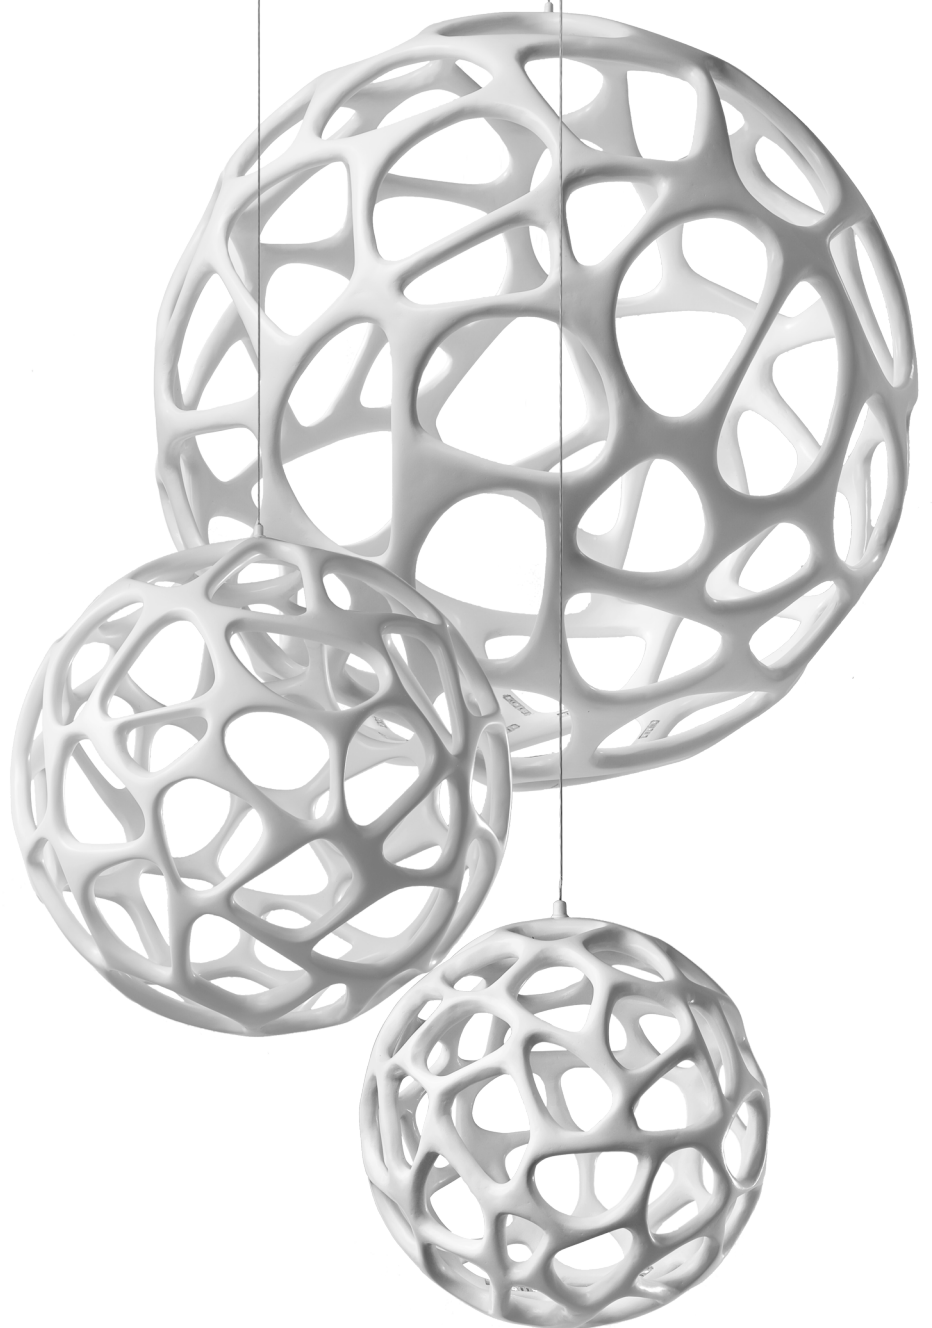

KAIROS

HANGING LAMP INDOOR & OUTDOOR

by Kenneth Cobonpue

KAIROS

HANGING LAMP INDOOR & OUTDOOR

by Kenneth Cobonpue

Large

Medium

Small

16.00 kg (35.27 lbs)

7.20 kg (15.87 lbs)

3.80 kg (8.38 lbs)

21.00 kg (46.30 lbs)

9.20 kg (20.28 lbs)

4.50 kg (9.92 lbs)

0.60 m³

Fiber reinforced polymer

*comes with a remote control for interchangeable colored LED Lights