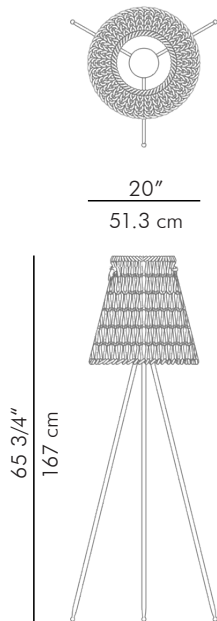

KNOTTEE

FLOOR LAMP

by Kenneth Cobonpue

KNOTTEE

FLOOR LAMP

by Kenneth Cobonpue

9.00 kg (19.84 lbs)

11.00 kg (24.25 lbs)

0.16 m³

2

Portable pre-wired lamp
E26 / E27
120V 60Hz / 230V 50Hz
1 x 60 watts

Synthetic fabric on a cotton rope
Frosted glass
Powder coated metal frame

Gray and Dark blue

Gray and Olive Green

Gray and Dark Gray