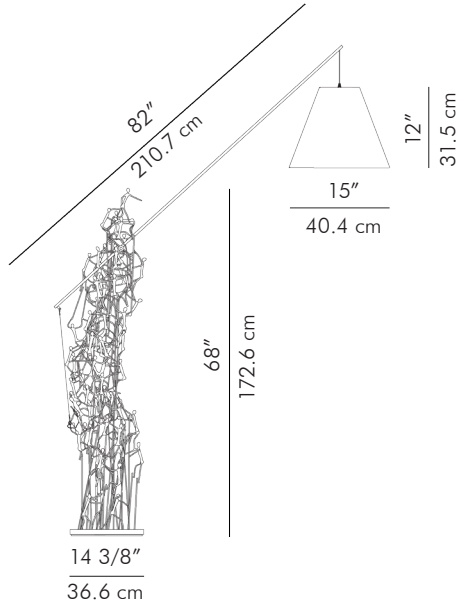

LITTLE PEOPLE BOOM TOWN

FLOOR LAMP

by Kenneth Cobonpue

LITTLE PEOPLE BOOM TOWN

FLOOR LAMP

by Kenneth Cobonpue

11.00 kg (24.25 lbs)

14.00 kg (30.86 lbs)

0.44 m³

2

Portable pre-wired lamp
E26 / E27
100 V 60 Hz / 230 V 50 Hz
1 x 100 watts

Salago pulp fiber
Powder coated metal frame

Black

Silver

Bronze

Gray