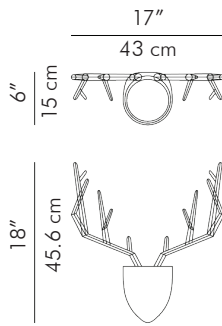

Small

1.80 kg (3.96 lbs)

1.20 kg (2.65 lbs)

2.50 kg (5.51 lbs)

1.70 kg (3.75 lbs)

0.045 m³

0.018 m³

Powder coated metal
Fiber reinforced polymer