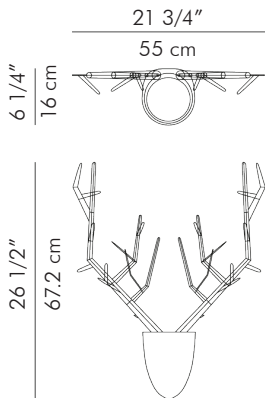

Small

1.80 kg (3.96 lbs)

1.20 kg (2.65 lbs)

2.50 kg (5.51 lbs)

1.70 kg (3.75 lbs)

0.045 m³

0.018 m³

Powder coated metal
Fiber reinforced polymer