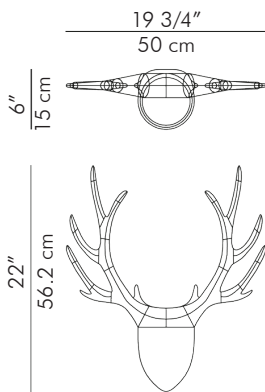

Moose

1.20 kg (2.65 lbs)

1.80 kg (3.97 lbs)

1.70 kg (3.75 lbs)

2.50 kg (5.51 lbs)

0.020 m³

0.037 m³

Powder coated metal
Fiber reinforced polymer