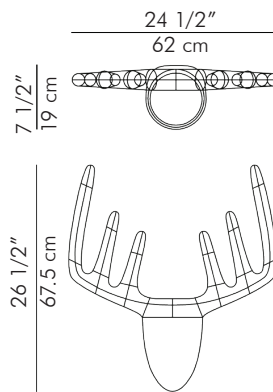

Moose

1.20 kg (2.65 lbs)

1.80 kg (3.97 lbs)

1.70 kg (3.75 lbs)

2.50 kg (5.51 lbs)

0.020 m³

0.037 m³

Powder coated metal
Fiber reinforced polymer