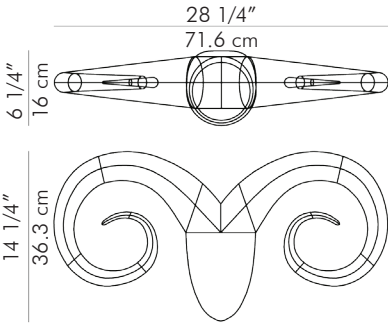

Small

1.80 kg (3.96 lbs)

1.20 kg (2.65 lbs)

2.50 kg (5.51 lbs)

1.70 kg (3.75 lbs)

0.031 m³

0.019 m³

Powder coated metal
Fiber reinforced polymer