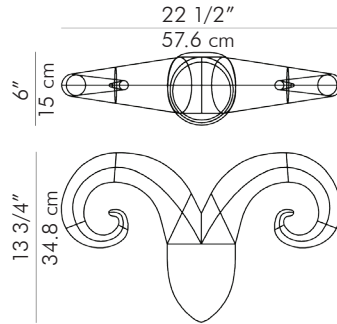

Small

1.80 kg (3.96 lbs)

1.20 kg (2.65 lbs)

2.50 kg (5.51 lbs)

1.70 kg (3.75 lbs)

0.031 m³

0.019 m³

Powder coated metal
Fiber reinforced polymer