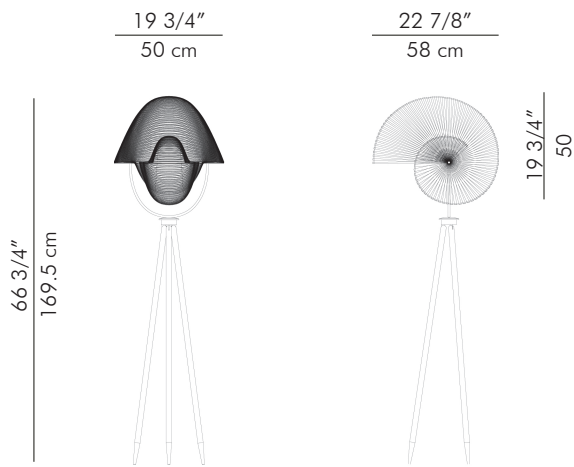

hive[®]

NAUTILUS

TRIPOD LAMP

by Luisa Robinson

NAUTILUS

TRIPOD LAMP

by Luisa Robinson

3.20 kg (7.05 lbs)

6.60 kg (14.55 lbs)

Portable pre-wired lamp
E26/E27
100-240 V AC 50/60 Hz
1 x 100 watts

Bamboo strips
Aluminum
Mahogany

Dark Brown