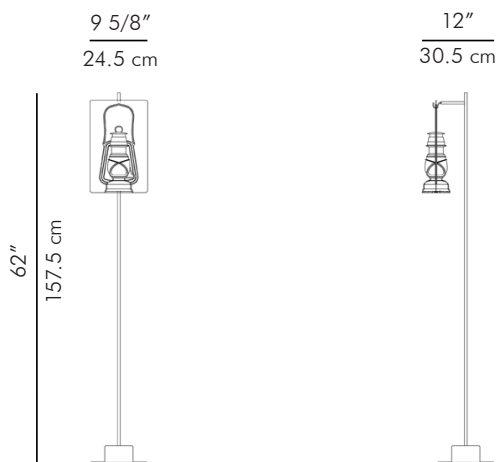

hive[®]

PAPERWORK

FLOOR LAMP

by Harry Allen

PAPERWORK

FLOOR LAMP

by Harry Allen

2.80 kg (6.17 lbs)

5.60 kg (12.35 lbs)

0.17 m³

Portable pre-wired lamp
100-240 V AC 50/60 Hz
LED 3.84 watts

Kozo paper
Chromed / Powdercoated metal