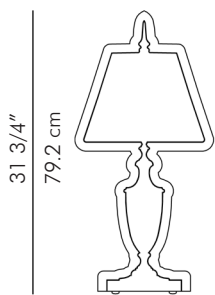

hive[®]

PAPERWORK

TABLE LAMP

by Harry Allen

PAPERWORK

TABLE LAMP

by Harry Allen

2.80 kg (6.17 lbs)

4.40 kg (9.70 lbs)

0.12 m³

Portable pre-wired lamp
100-240 VAC 50/60Hz
LED 10.8 watts

Kozo paper
Powdercoated metal