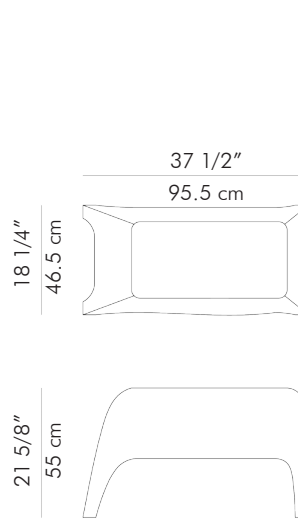

# SAFARI PLANTERS

by Kenneth Cobonpue

Tall  
Large

Tall  
Small

Low  
Large

Low  
Small

15.30 kg (33.73 lbs)

7.50 kg (16.53 lbs)

11.90 kg (26.24 lbs)

7.80 kg (17.19 lbs)

18.48 kg (40.74 lbs)

9.00 kg (19.84 lbs)

14.00 kg (30.86 lbs)

9.80 kg (21.61 lbs)

0.52 m<sup>3</sup>

0.17 m<sup>3</sup>

0.30 m<sup>3</sup>

0.09 m<sup>3</sup>

Stone cast  
Naturally crushed stones

Natural

Terracota

Gray

Black