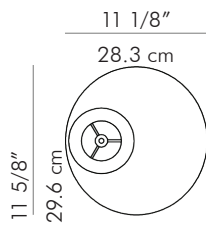

SAMBA

HANGING LAMP

by Brad Stebbing

Slim