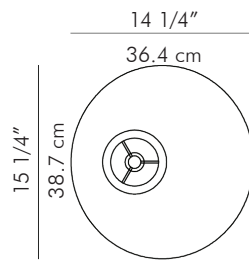

1.60 kg (3.53 lbs)

2.00 kg (4.41 lbs)

2.00 kg (4.41 lbs)

3.40 kg (7.50 lbs)

0.05 m³

0.07 m³

Surface mounting pre-wired lamp
E26/E27
100V 60Hz / 230V 50Hz
CFL 1 x 15 watts

Surface mounting pre-wired lamp
E26/E27
100V 60Hz / 230V 50Hz
CFL 1 x 20 watts