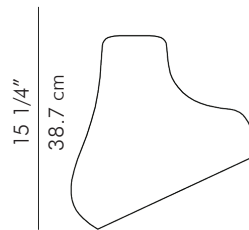

hive[®]

SAMBA
HANGING LAMP

by Brad Stebbing

SAMBA

HANGING LAMP

by Brad Stebbing

Slim

Wide

1.60 kg (3.53 lbs)

2.00 kg (4.41 lbs)

2.00 kg (4.41 lbs)

3.40 kg (7.50 lbs)

0.05 m³

0.07 m³

Surface mounting pre-wired lamp
E26/E27
100V 60Hz / 230V 50Hz
CFL 1 x 15 watts

Surface mounting pre-wired lamp
E26/E27
100V 60Hz / 230V 50Hz
CFL 1 x 20 watts