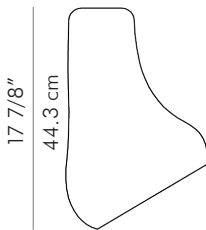

SAMBA

HANGING LAMP

by Brad Stebbing

Slim