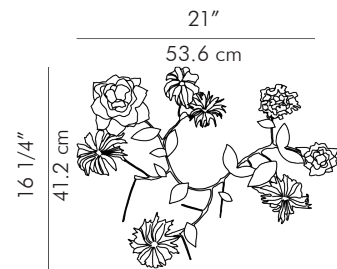

Small

0.80 kg (1.76 lbs)

0.70 kg (1.54 lbs)

0.60 kg (1.32 lbs)

1.40 kg (4.03 lbs.)

1.00 kg (2.20 lbs.)

0.80 kg (1.76 lbs.)

0.02 m³

0.01 m³

0.01 m³

thickness (2 3/4" | 7.00 cm)

Pure leather
Powder coated metal

*Sold as

- individual piece
- set of 3 (small, medium, large)
- set of 5 (small^{2x}, medium^{2x}, large)