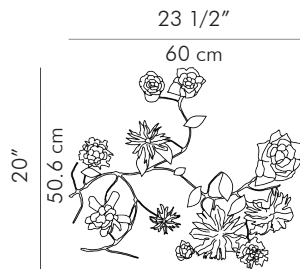

Small

0.80 kg (1.76 lbs)

0.70 kg (1.54 lbs)

0.60 kg (1.32 lbs)

1.40 kg (4.03 lbs.)

1.00 kg (2.20 lbs.)

0.80 kg (1.76 lbs.)

0.02 m³

0.01 m³

0.01 m³

thickness (2 3/4" | 7.00 cm)

Pure leather
Powder coated metal

*Sold as

- individual piece
- set of 3 (small, medium, large)
- set of 5 (small^{2x}, medium^{2x}, large)