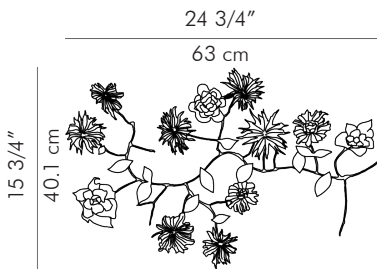

SECRETGARDEN

TABLE ACCENT | HANGING SCREEN

by Luisa Robinson

Large