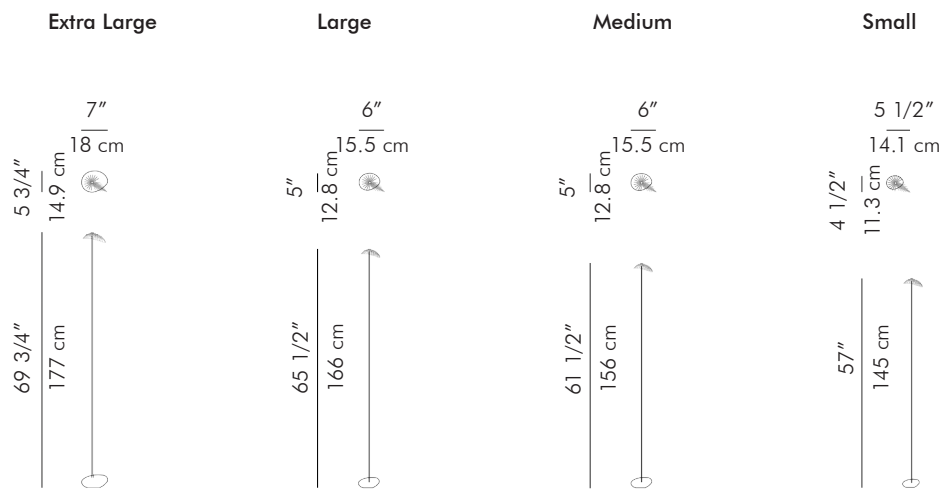

hive[®]

SWAY
FLOOR LAMP

by Luisa Robinson

SWAY

FLOOR LAMP

by Luisa Robinson

2.80 kg (6.17 lbs)

2.40 kg (5.29 lbs)

2.00 kg (4.41 lbs)

1.50 kg (3.31 lbs)

3.60 kg (7.94 lbs)

3.10 kg (6.83 lbs)

2.60 kg (5.73 lbs)

2.00 kg (4.41 lbs)

0.06 m³

0.05 m³