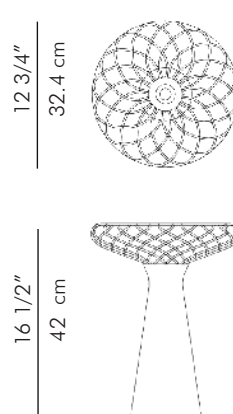

## TABLE LAMP

by Jarrod Lim

Tall

UFO

Flower

1.80 kgs (3.97 lbs)

1.60 kgs (3.53 lbs)

1.50 kgs (3.31 lbs)