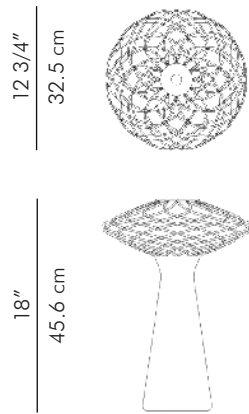

## TABLE LAMP

by Jarrod Lim

Tall

UFO

Flower

1.80 kgs (3.97 lbs)

1.60 kgs (3.53 lbs)

1.50 kgs (3.31 lbs)