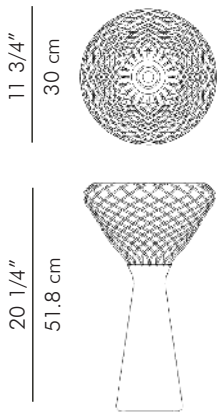

# TWINE

TABLE LAMP

by Jarrod Lim

## TABLE LAMP

by Jarrod Lim

Tall

UFO

Flower

1.80 kgs (3.97 lbs)

1.60 kgs (3.53 lbs)

1.50 kgs (3.31 lbs)