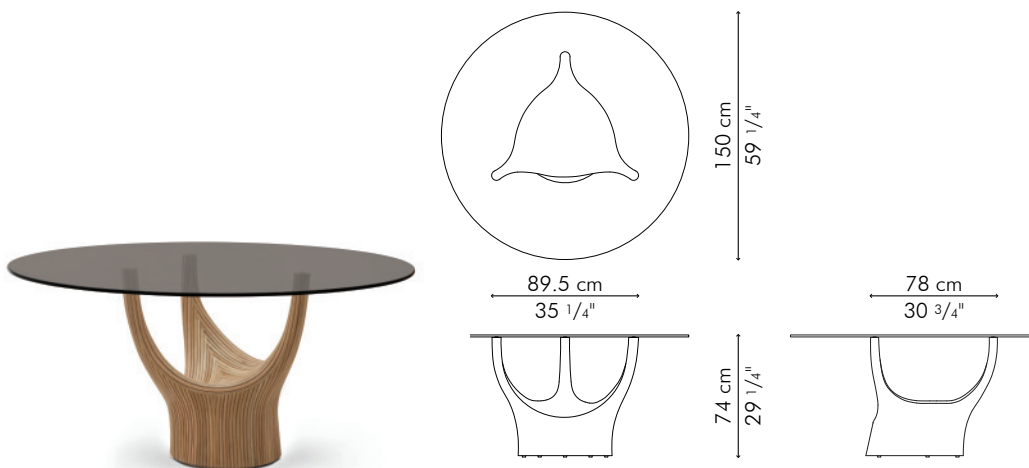

ACACIA

KENETH COBONPUE

DINING TABLE

🏠 rattan, steel

DINING TABLE, regular

INDOOR

GLASS

31 kg / 68 lbs

52.5 kg / 116 lbs

36.5 kg / 81 lbs

60 kg / 132 lbs

0.30 m³

0.40 m³

Standard glass size:
120 cm Ø x 12 mm thickness
(47 1/4" Ø x 1/2"), pencil edge

INDOOR rattan, steel

TDAC-N-2329-GB

DINING TABLE, large

INDOOR

GLASS

50 kg / 110 lbs

53 kg / 116 lbs

61 kg / 134 lbs

63 kg / 138 lbs

0.66 m³

0.17 m³

Standard glass size:
150 cm Ø x 12 mm thickness
(59" Ø x 1/2"), pencil edge

INDOOR rattan, steel

TDAC-N-3529-GB