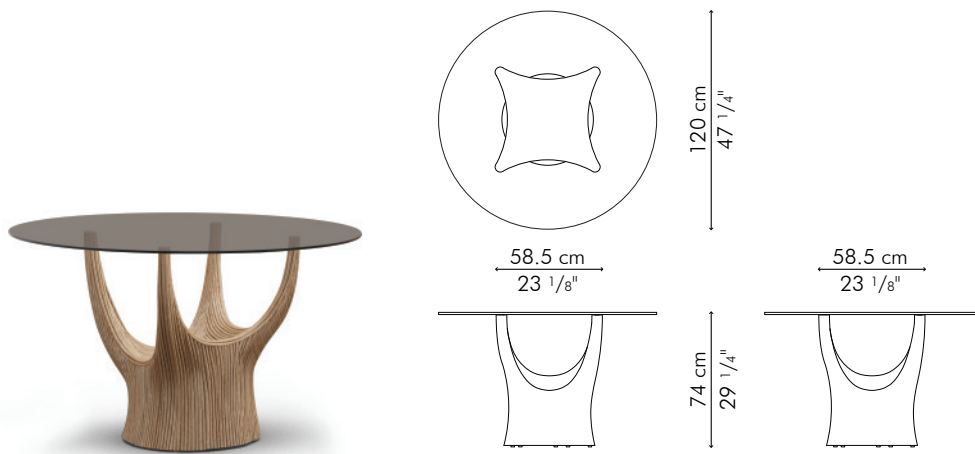

ACACIA

KENETH COBONPUE

DINING TABLE

🏠 rattan, steel

DINING TABLE, regular

INDOOR

GLASS

31 kg / 68 lbs

52.5 kg / 116 lbs

36.5 kg / 81 lbs

60 kg / 132 lbs

0.30 m³

0.40 m³

Standard glass size:
120 cm Ø x 12 mm thickness
(47 1/4" Ø x 1/2"), pencil edge

INDOOR rattan, steel

TDAC-N-2329-GB

DINING TABLE, large

INDOOR

GLASS

50 kg / 110 lbs

53 kg / 116 lbs

61 kg / 134 lbs

63 kg / 138 lbs

0.66 m³

0.17 m³

Standard glass size:
150 cm Ø x 12 mm thickness
(59" Ø x 1/2"), pencil edge

INDOOR rattan, steel

TDAC-N-3529-GB