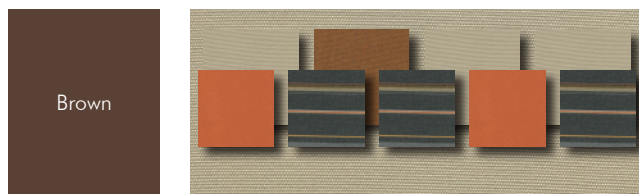

APOLLO

KENETHCOBONPUE

DAYBED

polyethylene and aluminum

DAYBED

OUTDOOR

 80.5 kg / 177 lbs

 151 kg / 333 lbs

 4.42 m³

OUTDOOR polyethylene, aluminum

BDAP-B-10481OD-URF

 Sunbrella Antique Beige
  Sunbrella Heritage Pumpkin
 Sunbrella Canvas Tuscan
  Sunbrella Stanton Greystone

BDAP-WW-10481OD-URF

 Sunbrella Canvas Canvas
  Sunbrella Canvas Spa
 Sunbrella Canvas Glacier
  Sunbrella Hybrid Sky