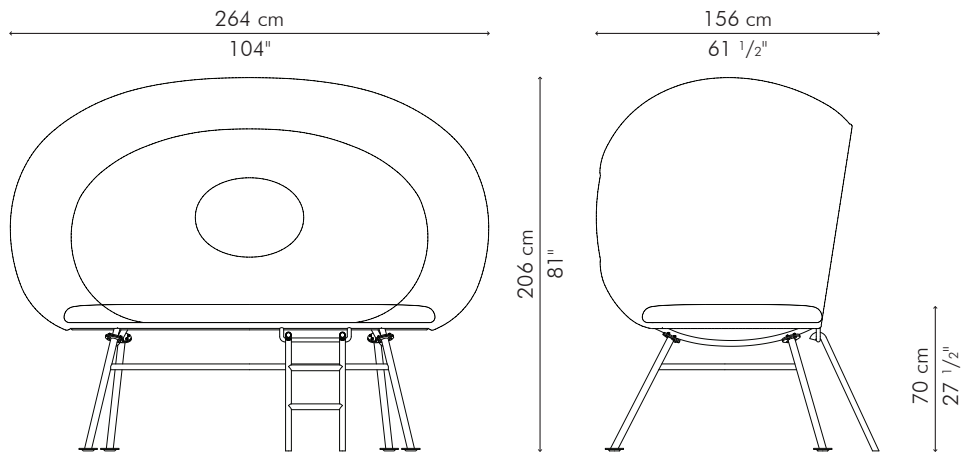

APOLLO

KENETHCOBONPUE

DAYBED

polyethylene and aluminum

DAYBED

OUTDOOR

 80.5 kg / 177 lbs

 151 kg / 333 lbs

 4.42 m³

OUTDOOR polyethylene, aluminum

BDAP-B-10481OD-URF

 Sunbrella Antique Beige
  Sunbrella Heritage Pumpkin
 Sunbrella Canvas Tuscan
  Sunbrella Stanton Greystone

BDAP-WW-10481OD-URF

 Sunbrella Canvas Canvas
  Sunbrella Canvas Spa
 Sunbrella Canvas Glacier
  Sunbrella Hybrid Sky