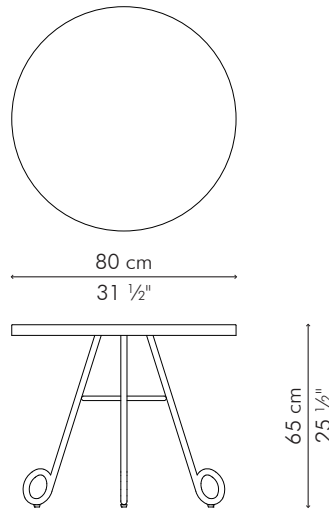

## BISTRO TABLE

### OUTDOOR

 8.5 kg / 19 lbs

 13 kg / 29 lbs

 0.47 m<sup>3</sup>

OUTDOOR fiberglass, aluminum

Black

TBDO-B-3125OD