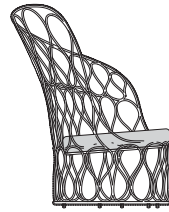

FORMA

KENETHCOBONPUE

EASY ARMCHAIR
designed by Federica Capitani

☼ polyethylene, steel

EASY ARMCHAIR, left

115 cm
45 1/4"

80 cm
31 1/2"

103 cm
40 1/2"

45 cm
17 3/4"

OUTDOOR

16.5 kg / 36 lbs

27 kg / 60 lbs

1.01 m³

SEAT 1.75 m / 1.95 yds

PILLOWS 1 pc 51 x 51 cm / 20" x 20"
0.60 m / 0.65 yds
1 pc 49 x 33 cm / 19" x 13"
0.60 m / 0.65 yds

OUTDOOR polyethylene, steel

EASY ARMCHAIR, right

115 cm
45 1/4"

80 cm
31 1/2"

103 cm
40 1/2"

45 cm
17 3/4"

OUTDOOR

16.5 kg / 36 lbs

27 kg / 60 lbs