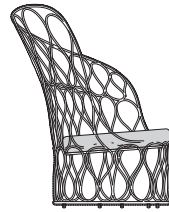

FORMA

KENETHCOBONPUE

EASY ARMCHAIR
designed by Federica Capitani

☼ polyethylene, steel

EASY ARMCHAIR, left

115 cm
45 1/4"

80 cm
31 1/2"

103 cm
40 1/2"

CAEFML-PG-4540OD-UF

- Sunbrella Taupe
- Sunbrella Canvas

CAEFML-PG-4540OD-UF

- Sunbrella Navy
- Sunbrella Action Denim

CAEFML-WW-4540OD-UF

- Sunbrella Taupe
- Sunbrella Canvas

CAEFML-WW-4540OD-UF

- Sunbrella Canvas
- Sunbrella Action Linen

EASY ARMCHAIR, right

115 cm
45 1/4"

80 cm
31 1/2"

103 cm
40 1/2"

45 cm
17 3/4"

OUTDOOR

16.5 kg / 36 lbs

27 kg / 60 lbs