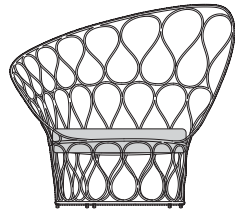

FORMA

KENETHCOBONPUE

EASY ARMCHAIR
designed by Federica Capitani

☼ polyethylene, steel

EASY ARMCHAIR, left

115 cm
45 1/4"

80 cm
31 1/2"

103 cm
40 1/2"

CAEFML-PG-4540OD-UF

- Sunbrella Taupe
- Sunbrella Canvas

CAEFML-PG-4540OD-UF

- Sunbrella Navy
- Sunbrella Action Denim

CAEFML-WW-4540OD-UF

- Sunbrella Taupe
- Sunbrella Canvas

CAEFML-WW-4540OD-UF

- Sunbrella Canvas
- Sunbrella Action Linen

EASY ARMCHAIR, right

115 cm
45 1/4"

80 cm
31 1/2"

103 cm
40 1/2"

45 cm
17 3/4"

OUTDOOR

16.5 kg / 36 lbs

27 kg / 60 lbs

1.01 m³

SEAT 1.75 m / 1.95 yds

PILLOWS 1 pc 51 x 51 cm / 20" x 20"
0.60 m / 0.65 yds

1 pc 49 x 33 cm / 19" x 13"
0.60 m / 0.65 yds

OUTDOOR polyethylene, steel

CAEFMR-PG-4540OD-UF

- Sunbrella Taupe
- Sunbrella Canvas