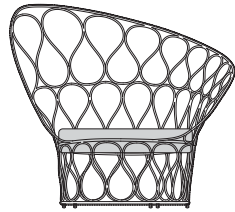

FORMA

KENETHCOBONPUE

EASY ARMCHAIR
designed by Federica Capitani

☼ polyethylene, steel

EASY ARMCHAIR, left

115 cm
45 1/4"

80 cm
31 1/2"

103 cm
40 1/2"

45 cm
17 3/4"

OUTDOOR

16.5 kg / 36 lbs

27 kg / 60 lbs

1.01 m³

SEAT 1.75 m / 1.95 yds

PILLOWS 1 pc 51 x 51 cm / 20" x 20"
0.60 m / 0.65 yds
1 pc 49 x 33 cm / 19" x 13"
0.60 m / 0.65 yds

OUTDOOR polyethylene, steel

EASY ARMCHAIR, right

115 cm
45 1/4"

80 cm
31 1/2"

103 cm
40 1/2"

45 cm
17 3/4"

OUTDOOR

16.5 kg / 36 lbs

27 kg / 60 lbs