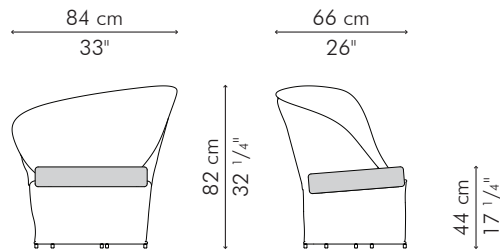

## EASY ARMCHAIR, petite right

### INDOOR

	6.5 kg / 14 lbs
	9 kg / 20 lbs
	0.51 m <sup>3</sup>
	SEAT 2 m / 2.20 yds
	PILLOWS 1 pc 51 x 51 cm / 20" x 20"
	0.60 m / 0.65 yds