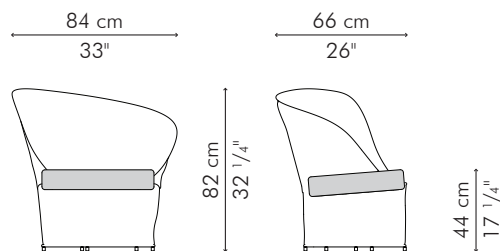

### INDOOR

	6.5 kg / 14 lbs
	9 kg / 20 lbs
	0.51 m <sup>3</sup>
	SEAT 2 m / 2.20 yds
	PILLOWS 1 pc 51 x 51 cm / 20" x 20"
	0.60 m / 0.65 yds