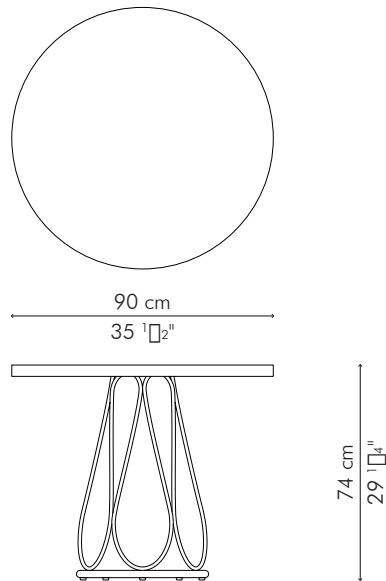

DINING TABLE

INDOOR

35 kg / 77 lbs

39 kg / 86 lbs

0.67 m³

INDOOR fiberglass, steel

Brown

TDFM-B-3529