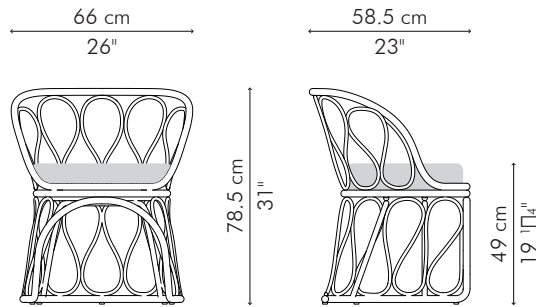

FORMA

KENETHCOBONPUE

SIDE CHAIR
DINING TABLE

designed by Federica Capitani

🏠 rattan

🏠 fiberglass, steel

SIDE CHAIR

INDOOR

 4 kg / 9 lbs

 6 kg / 13 lbs

 0.35 m³

INDOOR rattan
CSFM-N-2630-UF

 Sunbrella Action Linen

DINING TABLE

INDOOR

 35 kg / 77 lbs

 39 kg / 86 lbs

 0.67 m³

INDOOR fiberglass, steel

Brown

TDFM-B-3529