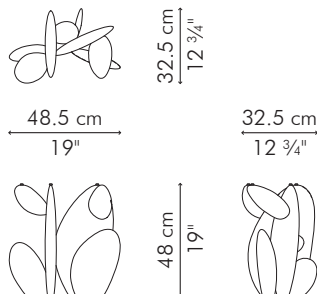

## COFFEE TABLE, low

INDOOR

4.5 kg / 10 lbs

6.5 kg / 14 lbs

0.10 m<sup>3</sup>

Standard glass size:  
59 cm D x 85 cm W x 18 mm thickness  
(23 1/4" D x 33 1/2" W x 3/4"), swipped edge

INDOOR steel

Copper

## COFFEE TABLE, high

INDOOR

5 kg / 11 lbs

6.5 kg / 14 lbs

0.09 m<sup>3</sup>

Standard glass size:  
45 cm D x 66 cm W x 18 mm thickness  
(17 3/4" D x 26" W x 3/4"), swipped edge

INDOOR steel

Copper