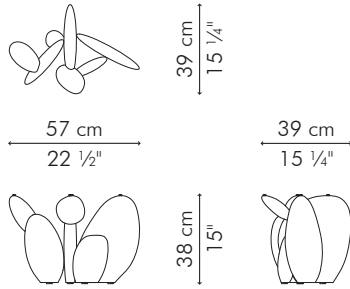

# GOBI

KENETHCOBONPUE

COFFEE TABLE, high  
COFFEE TABLE, low

🏠 steel

## COFFEE TABLE, low

INDOOR

4.5 kg / 10 lbs

6.5 kg / 14 lbs

0.10 m<sup>3</sup>

Standard glass size:  
59 cm D x 85 cm W x 18 mm thickness  
(23 1/4" D x 33 1/2" W x 3/4"), swipped edge

INDOOR steel

Copper

## COFFEE TABLE, high

INDOOR

5 kg / 11 lbs

6.5 kg / 14 lbs

0.09 m<sup>3</sup>

Standard glass size:  
45 cm D x 66 cm W x 18 mm thickness  
(17 3/4" D x 26" W x 3/4"), swipped edge

INDOOR steel

Copper