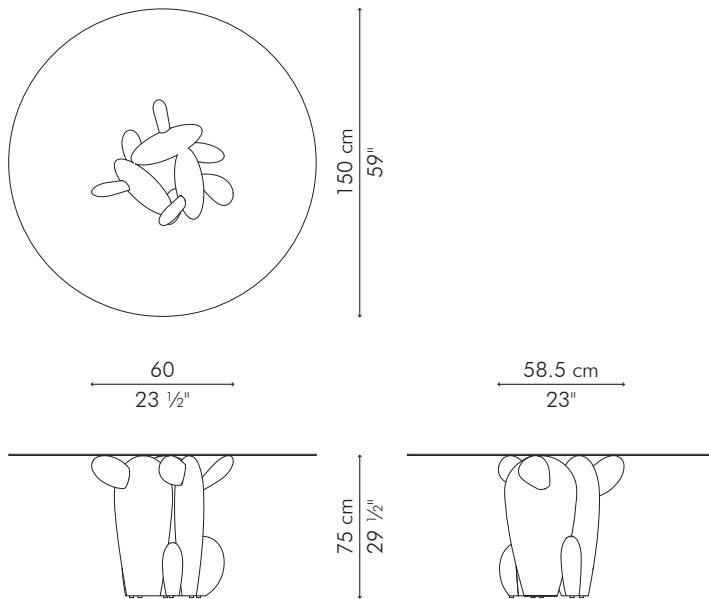

GOBI

KENETHCOBONPUE

DINING TABLE

🏠 steel

DINING TABLE

INDOOR

 19.5 kg / 43 lbs

 0.29 m³

Standard glass size:
150 cm Ø x 12 mm thickness
(59" Ø x 1/2"), pencil edge

INDOOR steel

Copper

TDGB-CP-2329-G