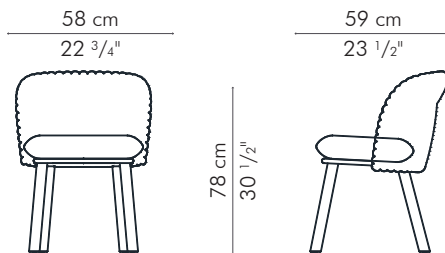

## SIDE CHAIR

### INDOOR

-  13 kg / 29 lbs
-  17.5 kg / 39 lbs
-  0.27 m³
-  SEAT 0.65 m / 0.70 yds

INDOOR maple, rattan, fabric, steel

Ivory

CSKT-N-2230-IV

Deep Green

CSKT-N-2230-DP

Pebble Gray