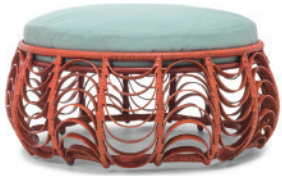

# LASSO

**KENETHCOBONPUE**

LOUNGE CHAIR  
OTTOMAN

🏠 rattan, wood, steel

Terracotta  
 Sunbrella Canvas Spa  
 Sunbrella Spectrum Grenadine  
 Sunbrella Hybrid Sky

CLLS-PG-4683OD-UF

Pale Gray  
 Sunbrella Spectrum Dove  
 Sunbrella Action Denim

## BIRD FOR LIASSO LOUNGE CHAIR

	OUTDOOR
	2.1 kg / 4.63 lbs
	3.85 kg / 8.49 lbs
	0.17 m³

**OUTDOOR** aluminum

ABLS-0001OD

## OTTOMAN

90 cm  
35 1/2"

40 cm  
15 3/4"