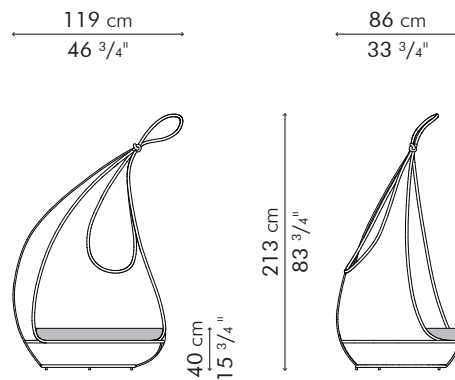

## LOUNGE CHAIR

	INDOOR	OUTDOOR
	32 kg / 56 lbs	25 kg / 56 lbs
	46.5 kg / 152 lbs	39.5 kg / 152 lbs
	2.40 m³	2.40 m³
	SEAT/BACKREST PILLOWS	2.70 m / 2.95 yds 2 pcs 49 x 33 cm / 19" x 13" 1.20 m / 1.30 yds

## OTTOMAN

90 cm  
35 1/2"

40 cm  
15 3/4"