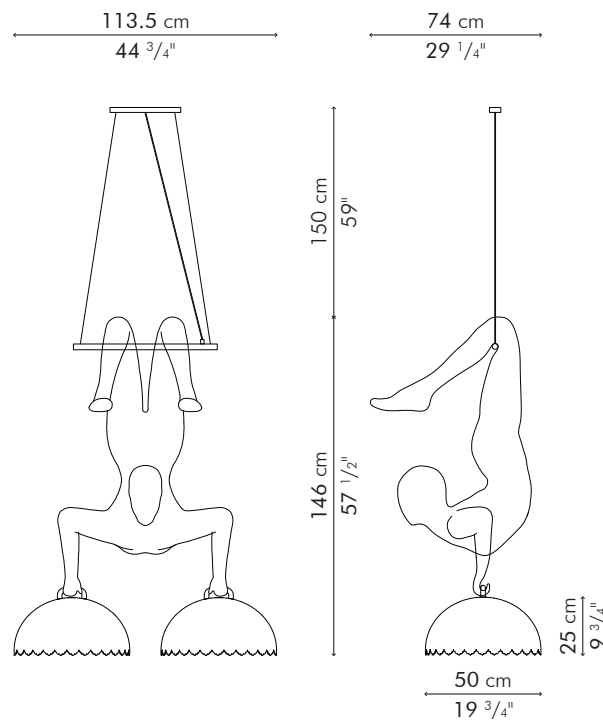

TRAPEZE

INDOOR

 7 kg / 15 lbs

 15 kg / 33 lbs

 0.80 m³

2 x 40 watts

Surface mounted pre-wired lamp
E26 / E27
110V 60Hz / 230V 50Hz

INDOOR steel, brass, fiberglass reinforced polymer