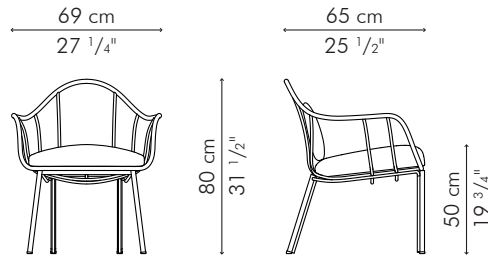

MARCEL

KENETHCOBONPUE

EASY ARMCHAIR

☀ polyethylene, aluminum

EASY ARMCHAIR

OUTDOOR

-  11 kg / 24 lbs
-  16.5 kg / 36 lbs
-  0.55 m³
-  3
-  2

OUTDOOR polyethylene, aluminum