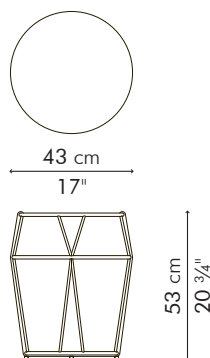

END TABLE, tall

OUTDOOR

	2.5 kg / 6 lbs
	8.5 kg / 19 lbs
	0.12 m³

GLASS

2.5 kg / 6 lbs
4.5 kg / 10 lbs

Standard glass size:
33 cm Ø x 6 mm thickness
(13" Ø x 1/4"), frosted, swiped edge

OUTDOOR polyethylene, aluminum

Multicolor Gray	TERN-MCG-1720OD-G
Multicolor Lime Green	TERN-MCLG-1720OD-G
Multicolor Maroon	TERN-MCM-1720OD-G