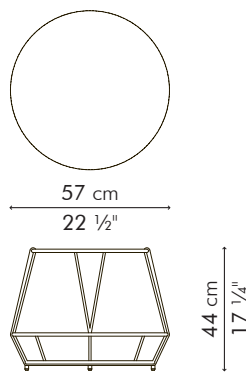

END TABLE, short

OUTDOOR

	2.5 kg / 6 lbs
	9 kg / 20 lbs
	0.17 m ³

GLASS

2.5 kg / 6 lbs
4.5 kg / 10 lbs

Standard glass size:
38 cm Ø x 6 mm thickness
(15" Ø x 1/4"), frosted, swiped edge

OUTDOOR polyethylene, aluminum

Standard glass size:
33 cm Ø x 6 mm thickness
(13" Ø x 1/4"), frosted, swiped edge

OUTDOOR polyethylene, aluminum

Multicolor Gray	TERN-MCG-1720OD-G
Multicolor Lime Green	TERN-MCLG-1720OD-G
Multicolor Maroon	TERN-MCM-1720OD-G

COFFEE TABLE

90 cm
35 1/2"

40 cm
15 3/4"

OUTDOOR

3.5 kg / 8 lbs

8.5 kg / 19 lbs

0.41 m³

GLASS

10 kg / 22 lbs

22 kg / 49 lbs

0.13 m³

Standard glass size:

73 cm Ø x 10 mm thickness
(28 3/4" Ø x 3/8"), frosted, swiped edge

OUTDOOR polyethylene, aluminum

Multicolor
Gray

TCRN-MCG-3515OD-G